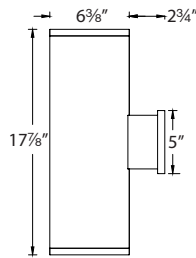

TUBE ARCHITECTURAL DS-WD06

WAC LIGHTING

LED Wall Mounts

Fixture Type:

Catalog Number:

Project:

Location:

PRODUCT DESCRIPTION

The latest energy efficient LED technology in an appealing cylindrical profile delivers accent and wall wash lighting. Comes in various light distribution and beam angle options.

FEATURES

- High performance exterior rated LED wall mount light
- Fixture can install upside down to alter light distribution
- Solid aluminum construction
- 5 year warranty

SPECIFICATIONS

Input:	Universal voltage 120V - 277VAC, 50/60Hz
Dimming:	Electronic low voltage (ELV) : 100% - 5% 0-10V: 100% - 1%
Light Source:	High output 3 Step Mac Adam Ellipse COB Rated life of 60,000 hours at L70
Finish:	Electrostatically powder coated, white, black, bronze and graphite
Standards:	IP65 rated, ETL & cETL wet location listed Title 24 JA8-2016 Compliant
Operating Temp:	-13°F to 122°F (-25°C to 50°C)

ORDERING NUMBER

Diameter	Watt	Beam	Beam Angle	Color Temp	CRI	Reference Output ¹		Efficacy (lm/w)	Light Distribution	Finish	
						Lumen	CBCP				
DS-WD06	6" 35W x 2	S Straight up and down	16°	927S	2700K	90	2820 x 2	18842 x 2	81 x 2		BK Black WT White BZ Bronze GH Graphite
				27S	2700K	85	3385 x 2	22608 x 2	97 x 2		
				930S	3000K	90	2925 x 2	19543 x 2	84 x 2		
				30S	3000K	85	3535 x 2	23632 x 2	101 x 2		
				35S	3500K	85	3630 x 2	24255 x 2	104 x 2		
				40S	4000K	85	3665 x 2	24490 x 2	105 x 2		
		N Straight up and down	28°	927S	2700K	90	2800 x 2	7992 x 2	80 x 2		
				27S	2700K	85	3360 x 2	9589 x 2	96 x 2		
				930S	3000K	90	2900 x 2	8290 x 2	83 x 2		
				30S	3000K	85	3510 x 2	10024 x 2	100 x 2		
				35S	3500K	85	3600 x 2	10288 x 2	103 x 2		
				40S	4000K	85	3635 x 2	10388 x 2	104 x 2		
		F Straight up and down	38°	927S	2700K	90	2825 x 2	5451 x 2	81 x 2		
				27S	2700K	85	3390 x 2	6540 x 2	97 x 2		
				930S	3000K	90	2930 x 2	5654 x 2	84 x 2		
30S	3000K			85	3545 x 2	6836 x 2	101 x 2				
35S	3500K			85	3640 x 2	7017 x 2	104 x 2				
40S	4000K			85	3675 x 2	7085 x 2	105 x 2				
DS-WD0644	6" 22W x 2	F Away from the wall	N/A	927A	2700K	90	2860 x 2	N/A	82 x 2		
				27A	2700K	85	3435 x 2	N/A	98 x 2		
				930A	3000K	90	2970 x 2	N/A	85 x 2		
				30A	3000K	85	3590 x 2	N/A	103 x 2		
				35A	3500K	85	3685 x 2	N/A	105 x 2		
				40A	4000K	85	3720 x 2	N/A	106 x 2		
		F Towards the wall	N/A	927B	2700K	90	2860 x 2	N/A	82 x 2		
				27B	2700K	85	3435 x 2	N/A	98 x 2		
				930B	3000K	90	2970 x 2	N/A	85 x 2		
				30B	3000K	85	3590 x 2	N/A	103 x 2		
				35B	3500K	85	3685 x 2	N/A	105 x 2		
				40B	4000K	85	3720 x 2	N/A	106 x 2		
F One side each	N/A	927C	2700K	90	2860 x 2	N/A	82 x 2	One side away from wall, one side towards the wall			
		27C	2700K	85	3435 x 2	N/A	98 x 2				
		930C	3000K	90	2970 x 2	N/A	85 x 2				
		30C	3000K	85	3590 x 2	N/A	103 x 2				
		35C	3500K	85	3685 x 2	N/A	105 x 2				
		40C	4000K	85	3720 x 2	N/A	106 x 2				

DS-WD06- _____ - _____ Example: **DS-WD06-F930A-WT** ¹Reference output shows 35W output. Multiply by 0.7 to determine output for 22W combinations.

wacighting.com
Phone (800) 526.2588
Fax (800) 526.2585

Headquarters/Eastern Distribution Center
44 Harbor Park Drive
Port Washington, NY 11050

Central Distribution Center
1600 Distribution Ct
Lithia Springs, GA 30122

Western Distribution Center
1750 Archibald Avenue
Ontario, CA 91760