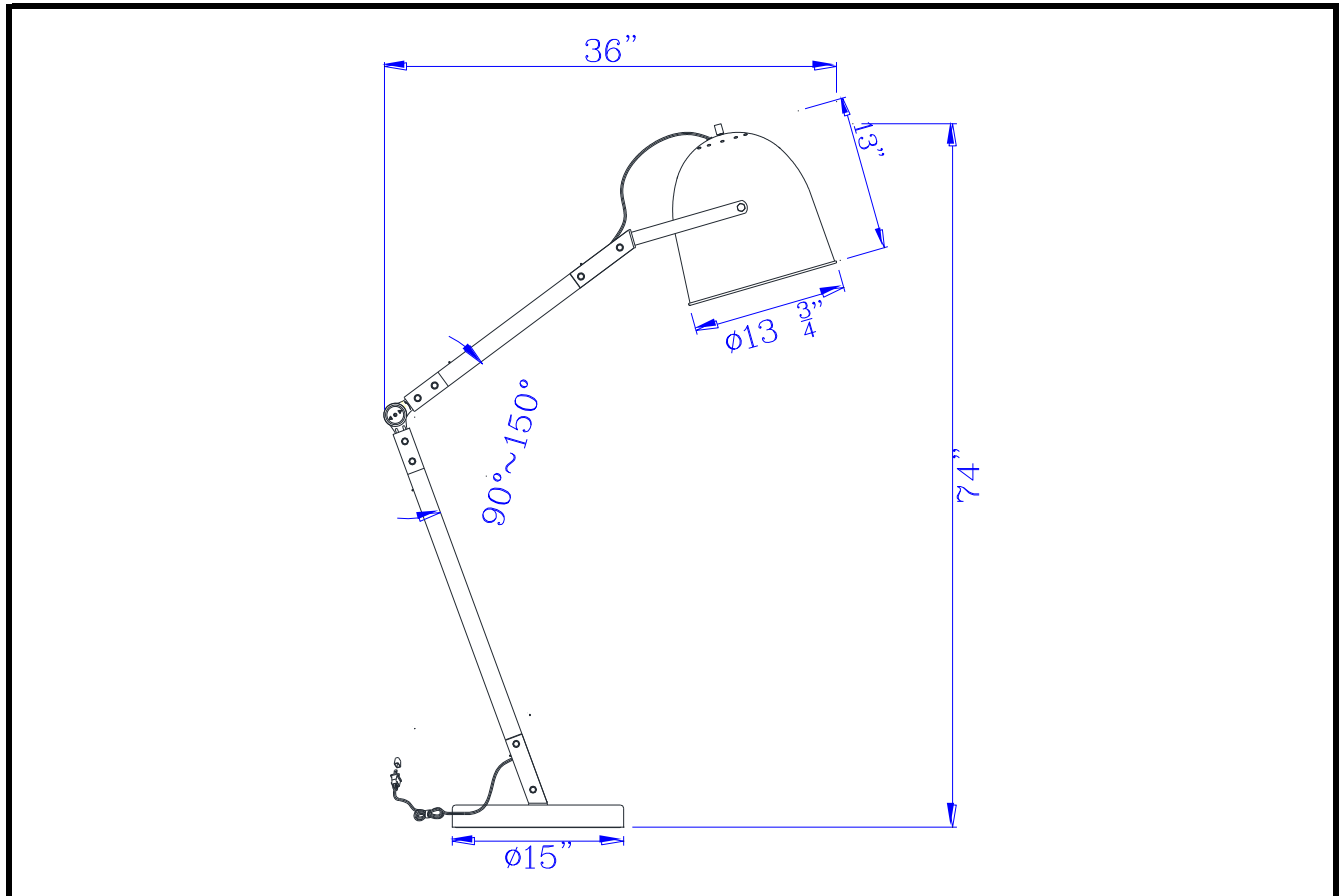

- Model No:** BO-2757FL
- Description:** 100W Binimi adjustable wood/metal arc floor lamp with metal shade
- Material:** Metal/Wood
- Finish :** Matte Black/Wood
- Height:** 74"
- Reach/Depth:** 36"
- Base Width:** Dia.15"
- Wattage :** 60W
- Socket :** Medium Base (E26)
- Switch:** ON/Off
- Bulb:** Incandescent, CFL
- Wire Length:** 6'
- Shade No:** SH-1485
- Material:** Metal
- Shade size:** Dia.13 3/4 H:13"