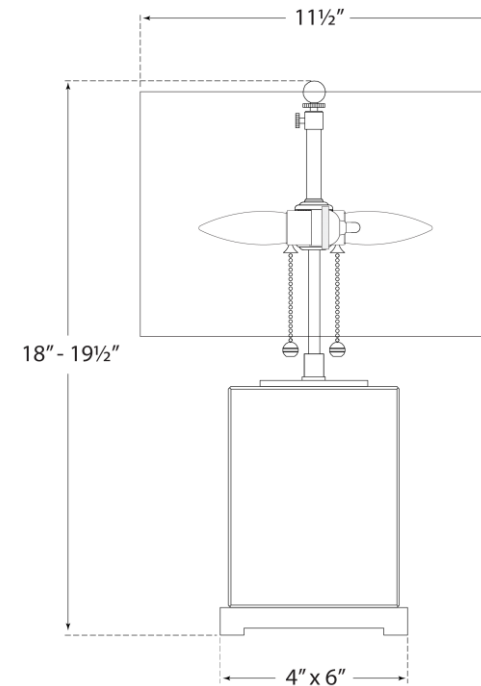

TEAR SHEET

Block Table Lamp

Item # TOB 3031CG-C

Designer: Thomas O'Brien

Height: 19.5"

Width: 11.5"

Base: 4" x 6" Rectangle

Finishes: CG

Shade Treatments: C

Shade Details: 11.5" x 11.5" x 8"

Socket: 2 - E26 Pull Chain

Wattage: 2 - 40 B11

Weight: 18 Pounds

TOB3031