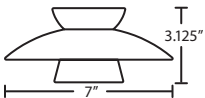

TRILO 7

12V MINI PENDANTS

location:
DRY

SPECIFICATIONS:

DESCRIPTION

Low voltage mini pendant with handcrafted glass.

LAMPING

Standard: 50W Low pressure halogen GY6.35 12V Bi-Pin lamp, lamp included. Suitable for use in an open fixture. Optional lamp shield also available.

LED: 6W integrated lightsource, dimmable. (Available on 1XT or 1XC fixtures only).

DIFFUSER

Shade shall be handcrafted glass of various decors. 7" Dia. x 3.125" H

Opening sizes: 24mm top.

CORD

Standard cord is 10' field-adjustable coaxial type with teflon jacket and decorative sleeve at the socketholder. Jacket tint coordinates with metal finish. Cords also available in 15' lengths.

STANDARD PENDANT (1XC, 1XT)

Mini pendant comes complete with either dome-style or flat-style canopy.

QUICK-CONNECT OPTION (XP, RXP, 1XP)

Quick-Connect Jack is compatible with Besa Rail Adapter, or Quick-Connect canopies (order separately).

METAL FINISH

Glass retainer hardware, sleeve and Quick-Connect Jack and/or canopies are finished in either Bronze or Satin Nickel.

LABELS

UL or ETL Listed. Suitable for Damp Locations (interior use only).

For ordering information, see next page

All dimensions provided are nominal.
Allowance must be made for dimensional tolerance in handcrafted glasses.

REV 10/14