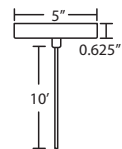

1XT 1 Light Pendant, Flat Canopy

- Suitable for use on sloped ceilings
- 1x electronic 60W dimmable 120V transformer, fits partially in junction box
- Installs to standard 4" octagonal junction box
- Bronze or Satin Nickel metal finishes

MORE MOUNTING OPTIONS:

• Besa quick-connect canopies, order separately

1Lt Dome: T21MQ   3Lt Linear: T23BQ   3Lt Round: T23XQ   3Lt Lrg. Rnd: T23XL

6Lt Round: T26XQ   3Lt Bar: T23VQ

• Besa Monorail system, order separately