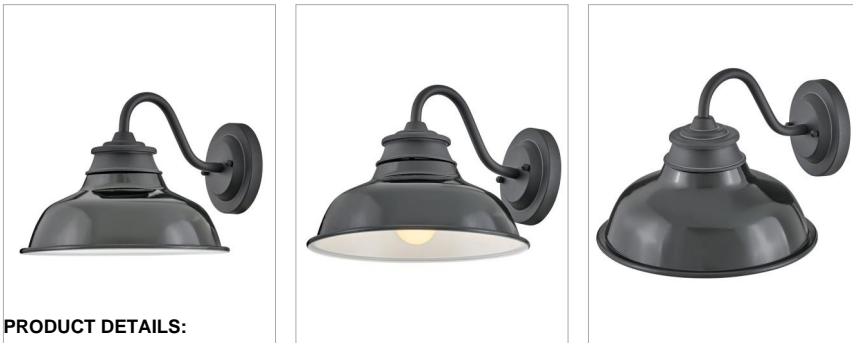

WALLACE

23080MB-GK

SMALL GOOSENECK BARN LIGHT

Wallace sets the bar for industrial-inspired warehouse lighting in a fun, fashionable form with retro flair. Customize outdoor living spaces with vintage-inspired aesthetics and enjoy the freedom of a variety of fresh finish options.

DETAILS	
FINISH:	Museum Black
MATERIAL:	Aluminum
SHADE:	Metal
DIMMABLE:	YES, WITH DIMMABLE LAMP (NOT INCLUDED)

DIMENSIONS	
WIDTH:	12"
HEIGHT:	9.5"
WEIGHT:	1.8lb
BACK PLATE:	5.5" Dia.
EXTENSION:	14.5"
TOP TO OUTLET:	4.25"

LIGHT SOURCE	
LIGHT SOURCE:	Socketed
WATTAGE:	1-14w Med. LED, 100w Equiv.
VOLTAGE:	120v

SHIPPING	
CARTON LENGTH:	14.3
CARTON WIDTH:	14
CARTON HEIGHT:	11.5
CARTON WEIGHT:	3.6

PRODUCT DETAILS:

- Suitable for use in wet (outdoor direct rain) locations as defined by NEC and CEC. Meets United States UL Underwriters Laboratories & CSA Canadian Standards Association Product Safety Standards
- Fixture is Dark Sky compliant and engineered to minimize light glare upward into the night sky
- 2-year finish warranty
- Angular lines, a bold finish and robust details create an industrial edge to add flair to any type of facade