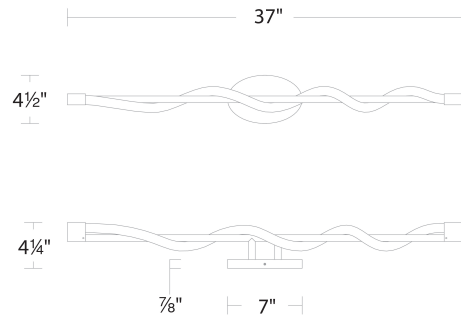

Example: **WS-77127-BK**

DESCRIPTION

Irresistibly attractive. Wrapped around her little finger.

FEATURES

- Frosted silicone diffuser with 360 degree illumination
- Oval backplate
- Driver concealed within the canopy
- 5 year warranty

Color Temp:	3000K
Input:	120/277 VAC, 50/60Hz
CRI:	90
Dimming:	ELV: 100-10%, TRIAC: 100-10%
Rated Life:	50000 Hours
Mounting:	Can be mounted on wall in all orientations
Standards:	ETL, cETL, Title 24: 2019 Damp Location Listed
Construction:	Aluminum body, silicone diffuser

REPLACEMENT PARTS

HDW-HY21-WA - Hardware Pack

FINISHES

Black Chrome

LINE DRAWING

WS-77137