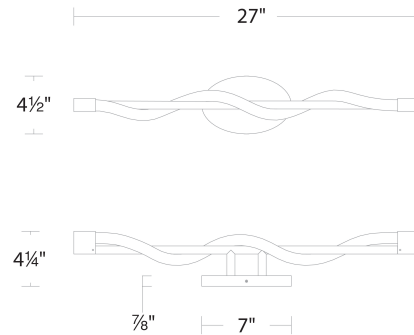

SPECIFICATIONS

Color Temp:	3000K
Input:	120/277 VAC, 50/60Hz
CRI:	90
Dimming:	ELV: 100-10%, TRIAC: 100-10%
Rated Life:	50000 Hours
Mounting:	Can be mounted on wall in all orientations
Standards:	ETL, cETL, Title 24: 2019 Damp Location Listed
Construction:	Aluminum body, silicone diffuser

REPLACEMENT PARTS

HDW-HY21-WA - Hardware Pack

FINISHES

LINE DRAWING

WS-77127

Fixture Type: _____

Catalog Number: _____

Project: _____