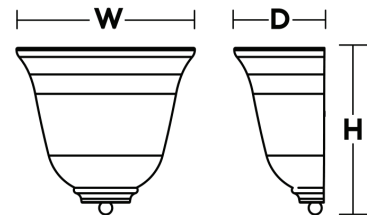

Construction

Backplate is die-formed of 22-gauge steel. Standard mounting holes and hardware are included. Power supply connections must be made inside a junction box (not included).

Diffuser

Alabaster glass.

Finish

Brushed Nickel.

Electrical

120V medium base socket.

Lamping

For use with (1) 60W Max medium base bulb (lamp not included). Sockets can be labeled for reduced wattage upon request.

Certification

All fixtures are cETLus listed for indoor damp locations.

Ordering Information:

Brushed Nickel	Qty.	Lamp	H	W	D
CORS10MBBN	1	60W (MAX)	9-1/2"	10"	5"