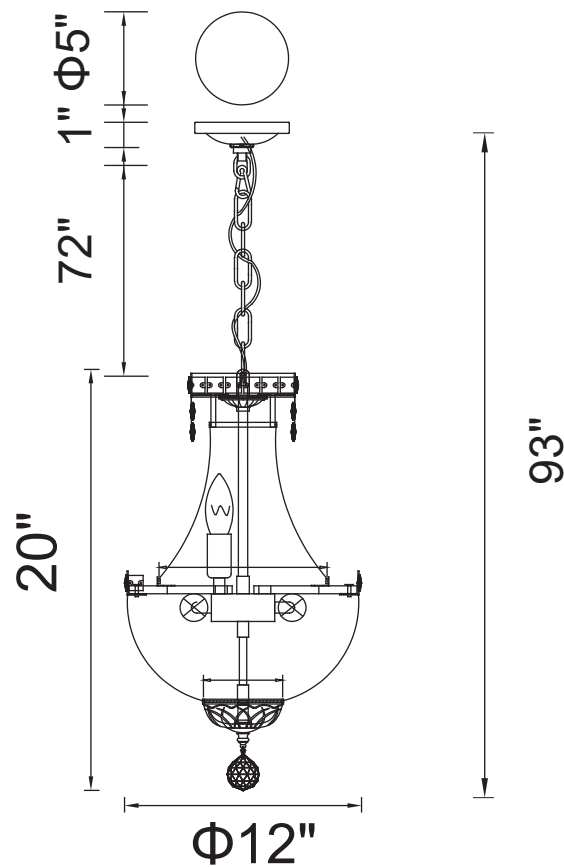

PROJECT: _____

FIXTURE TYPE: _____

LOCATION: _____

CONTACT/PHONE: _____

Item	8003P12C
Collection	STEFANIA
Finish	Chrome
Glass	-----
Crystal	Clear
Input	120V AC,60HZ,AC

Shade	-----
Length/Dia.	12"
Width/Ext.	-----
Height	20"
Maximum	93"
Lumens	-----

Light Source	E12
Bulb Info.	4×60W
Included	-----
Dimmable	Yes
Color	-----
Weight	