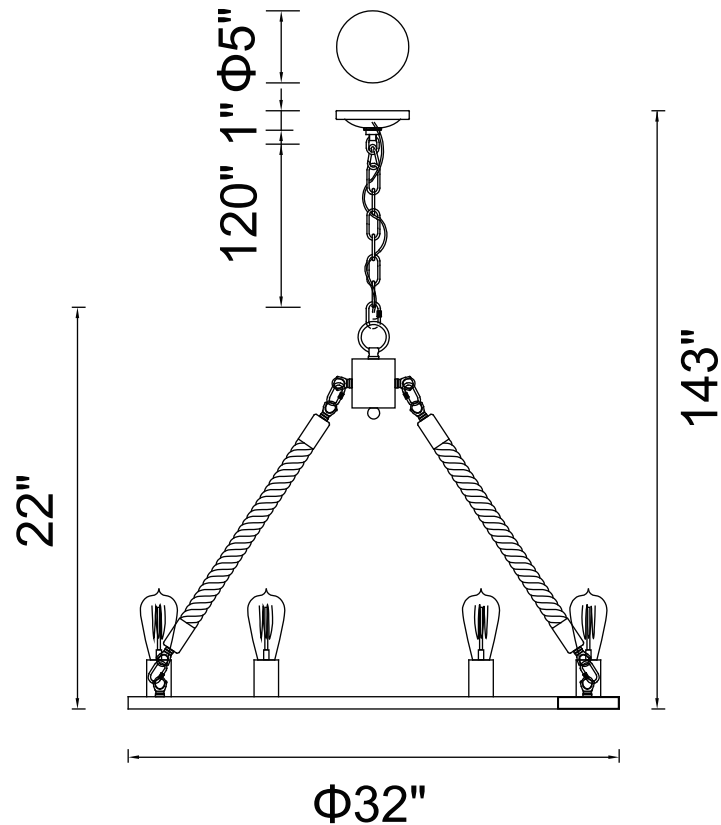

PROJECT: _____

FIXTURE TYPE: _____

LOCATION: _____

CONTACT/PHONE: _____

Item	9671P32-8-101
Collection	PADMA
Finish	Black
Glass	-----
Crystal	-----
Input	120V AC,60HZ,AC

Shade	-----
Length/Dia.	32"
Width/Ext.	-----
Height	22"
Maximum	143"
Lumens	-----

Light Source	E26
Bulb Info.	8×60W
Included	-----
Dimmable	Yes
Color	-----
Weight	