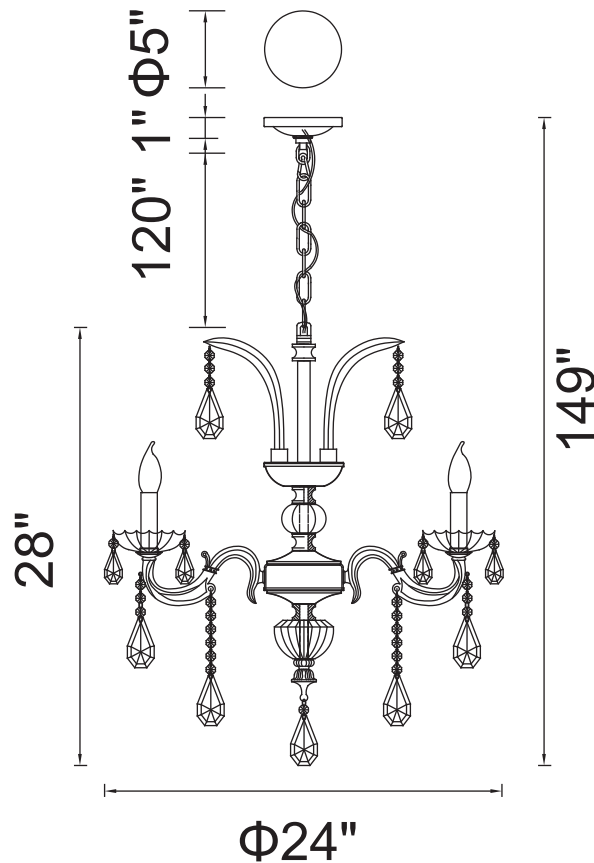

PROJECT: _____

FIXTURE TYPE: _____

LOCATION: _____

CONTACT/PHONE: _____

Item	2024P24C-6
Collection	GLORIOUS
Finish	Chrome
Glass	-----
Crystal	Clear
Input	120V AC,60HZ,AC

Shade	-----
Length/Dia.	24"
Width/Ext.	-----
Height	28"
Maximum	149"
Lumens	-----

Light Source	E12
Bulb Info.	6×60W
Included	-----
Dimmable	Yes
Color	-----
Weight	