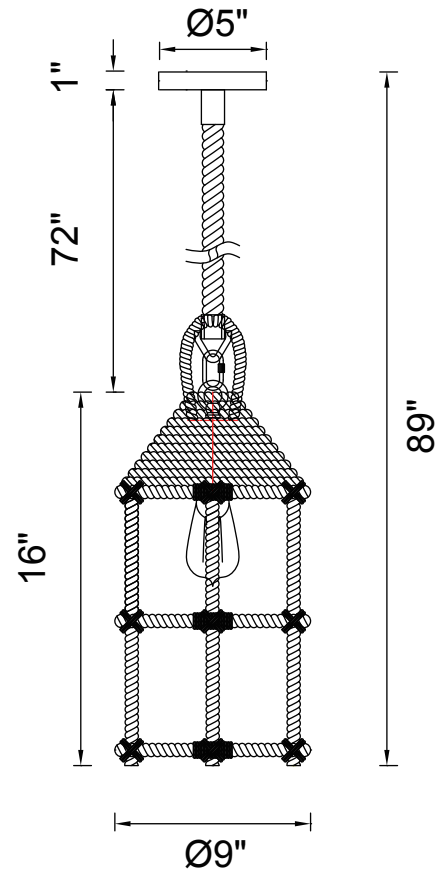

PROJECT: \_\_\_\_\_

FIXTURE TYPE: \_\_\_\_\_

LOCATION: \_\_\_\_\_

CONTACT/PHONE: \_\_\_\_\_

Item	9729P9-1-101
Collection	PADMA
Category	Mini Pendant
Finish	Black
Glass	-----
Crystal	-----
Acrylic	-----

Shade Color	-----
Min Assembled Height	18"
Max Assembled Height	89"
Width	9"
Length	-----
Extension Wall Mounts	-----
Input	120V AC,60HZ,AC

Lumens	-----
Light Source	E12
Bulb Info.	1x60W
Included	-----
Dimmable	Yes
Colour Temp	-----
Weight	3.75 Lbs