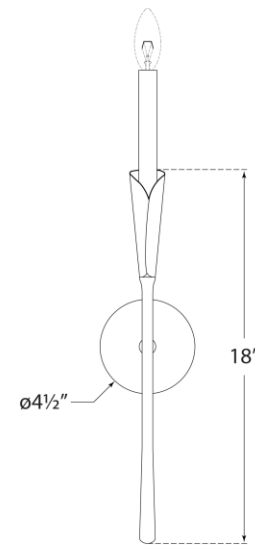

TEAR SHEET

Aiden Tail Sconce

Item # CHD 2505GI

Designer: Chapman & Myers

Height: 22.75"

Width: 4.5"

Extension: 3.5"

Backplate: 4.5" Round

Finishes: AI, GI, PN

Socket: E12 Candelabra

Wattage: 60 C11

Weight: 2 Pounds

Front View

Side View