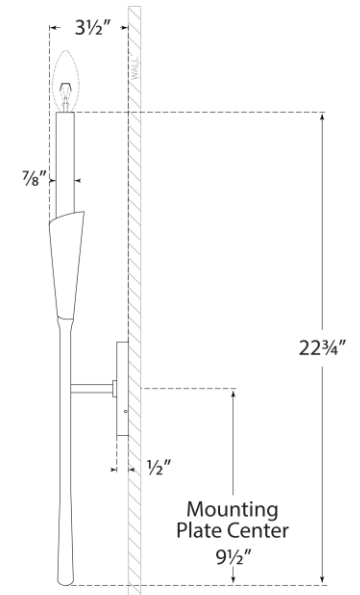

TEAR SHEET

Aiden Tail Sconce

Item # CHD 2505GI

Designer: Chapman & Myers

Height: 22.75"

Width: 4.5"

Extension: 3.5"

Backplate: 4.5" Round

Finishes: AI, GI, PN

Socket: E12 Candelabra

Wattage: 60 C11

Weight: 2 Pounds

Front View

Side View