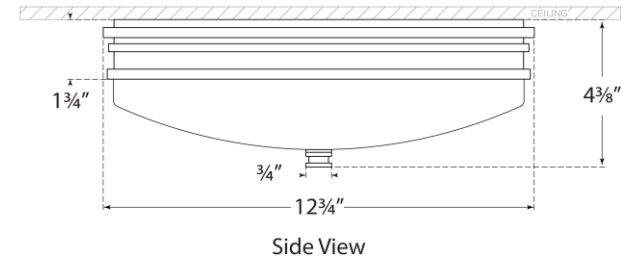

## Launceton Small Flush Mount

Item # CHC 4601AB-WG

Designer: Chapman & Myers

Height: 4"

Width: 12.75"

Canopy: 11.5" Round

Finishes: AB, AN, BZ, PN

Glass Options: WG

Socket: Dedicated LED

Wattage: 27w (2200lm)

Weight: 9 Pounds

Side View

Bottom View