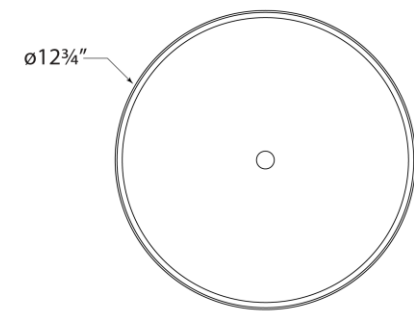

## Launceton Small Flush Mount

Item # CHC 4601AB-WG

Designer: Chapman & Myers

Height: 4"

Width: 12.75"

Canopy: 11.5" Round

Finishes: AB, AN, BZ, PN

Glass Options: WG

Socket: Dedicated LED

Wattage: 27w (2200lm)

Weight: 9 Pounds

Side View

Bottom View