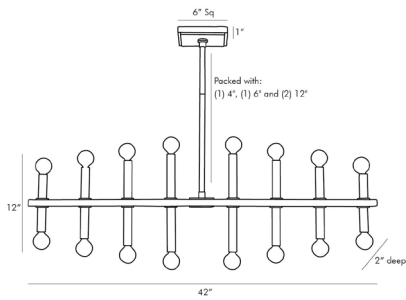

## EDWYN CHANDELIER

89356

H: 18 IN, W: 42 IN, D: 2 IN

Polished Nickel

Contract Suitable As Is

Style meets structure with this modern take on a candelabra. A sleek steel linear form finished in polished nickel showcases vertical piping that increases and then decreases in size from one end to the other. Each presents two clear tubular bulbsto deliver copious amounts of light to illumine the space it occupies. Additional pipe available (PIPE-100). Damp-rated, although limited covered outdoor conditions may affect finish.

### DIMENSIONS

Chandelier	H: 12 IN, W: 42 IN, D: 2 IN
Minimum Hanging Height	18 IN
Maximum Hanging Height	46 IN
Canopy	H: 1 IN, W: 6 IN, D: 6 IN

### SHIPPING

Product Weight	12 LBS
Gross Weight 1	17 LBS
Shipping Box 1	H: 15.8 IN, L: 46.6 IN, W: 6.8 IN