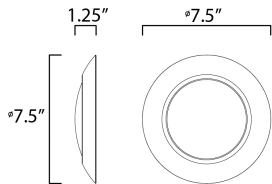

PRODUCT DESCRIPTION

This very compact LED flush mount directly installs on any 4" junction box and gives the look of a recessed trim. Constructed of Die Cast Aluminum, the Diverse luminaire is dimmable and also approved for wet or damp locations so it can be used in virtually any ceiling application, including showers.

MEASUREMENTS

DIMENSION : 7.5" L x 7.5" W x 1.25" H
 HANGING WEIGHT : 0.28 lb

LAMPING

INPUT VOLTAGE : 120V
 LUMENS : 1,350 Rated (1,050 Del.)
 BULB : 1 x 15W LED PCB Integrated , 15W Total
 BULB INCLUDED : (Integrated)
 DIMMABLE : ELV or Triac CL
 CRI : 90 CRI
 COLOR_TEMP : 3000K