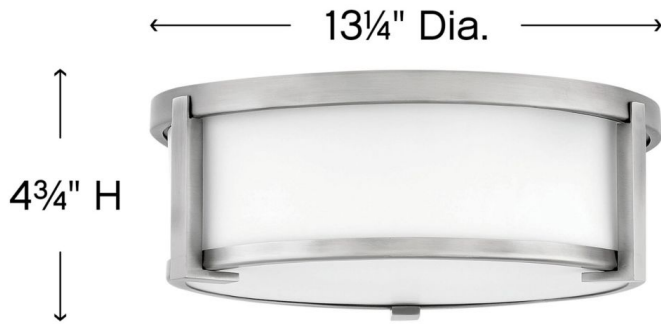

### MEDIUM FLUSH MOUNT

Lowell is a transitional design with clean lines and a subtle mid-century modern overtone. Robust cast L-bracket details combine with a twist lock system to maintain a sleek appearance that fits any décor.

DETAILS	
FINISH:	Antique Nickel
MATERIAL:	Steel
GLASS:	Etched Opal
DIMMABLE:	No

DIMENSIONS	
WIDTH:	13.3"
HEIGHT:	4.8"
WEIGHT:	5.5lb

LIGHT SOURCE	
LIGHT SOURCE:	Socketed
WATTAGE:	2-7w Med. LED, 60w Equiv.
VOLTAGE:	120v