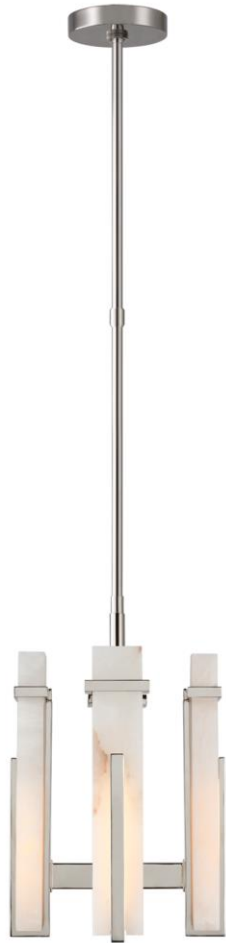

TEAR SHEET

Malik Small Chandelier

Item # S 5910PN-ALB

Designer: Ian K. Fowler

O/A Height: 54"

Fixture Height: 18.75"

Min. Custom Height: 25.5"

Width: 12"

Canopy: 4.75" Round

Finishes: BZ, HAB, PN

Glass Options: ALB, CG

Socket: Dedicated LED

Wattage: 35w (2800lm)

Weight: 21 Pounds