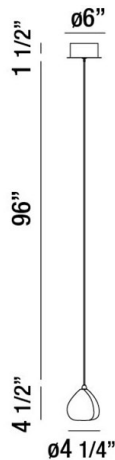

LUCIDO, 6" ROUND PENDANT

PRODUCT DETAILS

No.	:	29037-025
Product Color	:	CHROME
Product Material	:	METAL
Shade / Accent Colour	:	SMOKE
Shade / Accent Material	:	CAST GLASS
Diameter	:	4.25"
Height	:	4.5"
Overall Height	:	102"
Weight	:	2.6lbs

LIGHT SOURCE DETAILS

Number of Bulbs	:	1
Light Source	:	Halogen
Light Source Type	:	G4
Input Voltage	:	120V
Bulb Voltage	:	120V
Socket Type	:	G4
Wattage	:	20W
Total Wattage	:	20W
Bulb Included	:	Yes
Dimmable	:	Yes

Options Available

ITEM NO.	FINISH	SHADE
29037-025	CHROME	SMOKE

TECHNICAL DETAILS

Light Direction	:	Down
Hanging Support Type	:	WIRE
Hanging Support Length	:	96"
Canopy / Backplate Height	:	1.5"
Canopy / Backplate Dia.	:	6"
Adjustable Lamp Head	:	No
Location	:	DRY
Approval	:	