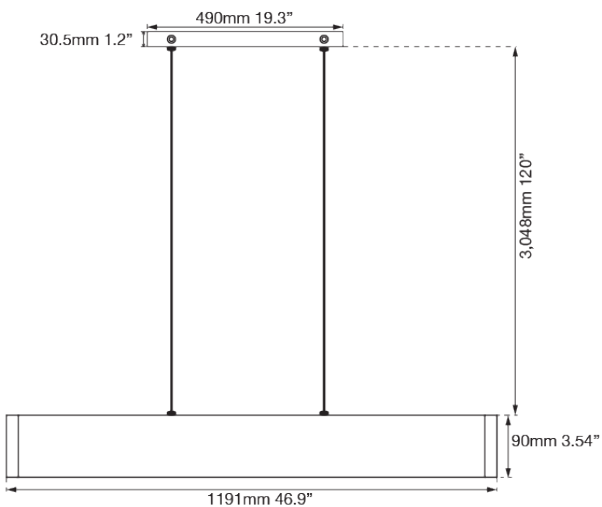

FAMILY NAME Slim **47" Cable Suspended LED Pendant with Up-Down Light**
ABRA MODEL 10096PN-BA **UPC** 858083007023

FIXTURE MATERIAL

Frame Material	Finishes Available	Diffuser Type	Diffuser Finish
Aluminum	BA-Brushed Aluminum BB-Brushed Bronze	Acrylic	White

DIMENSIONS IN INCHES

Diameter	Height	o.a.h	Width	Length	Ext	Weight	ADA
	3.5	10 to 120	0.6	46.9		25 lbs	

CERTIFICATION

Location	Rating	Compliance
Ceiling Mount only	Dry Location	cETLus

LAMPING

Lamp Type	Lamp Qty	Wattage	Total Wattage	Lamp Base	Kelvin	CRI	Initial Lumen's	Lumen Per Watt	Delivered Lumen's Voltage	Voltage
LED	2Lt	6 + 24	31	Solid State Module	3000k	90+	2500	81	2000 estimated	120v

COMPATIBLE DIMMER'S

ELV CL Triac

J-BOX TYPE

Standard 4 x 4 Octagon

SUPPLIED

10ft Aircraft Cable yes

SPECIAL NOTES