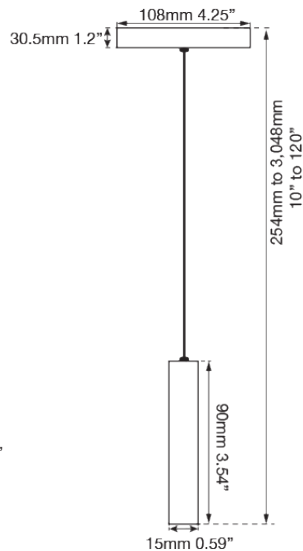

FAMILY NAME Slim **47" Cable Suspended LED Pendant with Up-Down Light**
ABRA MODEL 10096PN-BA **UPC** 858083007023

FIXTURE MATERIAL

Frame Material	Finishes Available	Diffuser Type	Diffuser Finish
Aluminum	BA-Brushed Aluminum BB-Brushed Bronze	Acrylic	White

DIMENSIONS IN INCHES

Diameter	Height	o.a.h	Width	Length	Ext	Weight	ADA
	3.5	10 to 120	0.6	46.9		25 lbs	

CERTIFICATION

Location	Rating	Compliance
Ceiling Mount only	Dry Location	cETLus

LAMPING

Lamp Type	Lamp Qty	Wattage	Total Wattage	Lamp Base	Kelvin	CRI	Initial Lumen's	Lumen Per Watt	Delivered Lumen's Voltage	Voltage
LED	2Lt	6 + 24	31	Solid State Module	3000k	90+	2500	81	2000 estimated	120v

COMPATIBLE DIMMER'S

ELV CL Triac

J-BOX TYPE

Standard 4 x 4 Octagon

SUPPLIED

10ft Aircraft Cable yes

SPECIAL NOTES