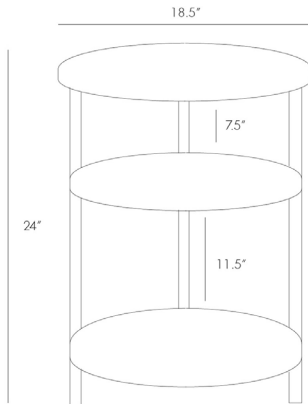

## PERCY END TABLE

2032

H: 24 IN, Dia: 18.50 IN

Antique Brass

Contract Recommendations: Untempered glass

Round 3-tier iron accent table with an antique brass finished frame and antiqued mirror shelves. This is the perfect table to situate next to a chair and can hold everything you may need: a lamp, magazines, notebooks, remote controls or a sculpture.

### DIMENSIONS

Foot Print	Dia: 16.50 IN
Shelf	H: 1 IN, Dia: 17.00 IN
Table Top	H: 1 IN, Dia: 18.50 IN
Clearance	2.5