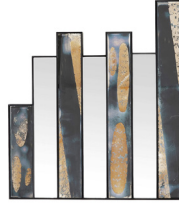

ARTERIO RS

DARCY MIRROR

WDI02

H: 34 IN, W: 30 IN, D: 2.5 IN

Blackened Iron

Contract Suitable As Is

A mix of materials adds an industrial Americana edge to this impactful design. Alternating puzzle pieces of clear and dark antiqued mirror interlock in blackened iron frames. This multidirectional mirror can work within a myriad of settings and aesthetics—a cleat attachment assures secure placement. Finish will vary.

APPEARANCE

Material	Iron, Mirror
Finish	Dark Antique, Plain
Finish Will Vary	true
Top Coat/Sealant	false

DIMENSIONS

Mirror Size	2.5 H: 24.5 IN, W: 4 IN
-------------	----------------------------

SHIPPING

Shipping Requirements	TruckShip
Product Weight	29 LBS
Gross Weight 1	61 LBS
Shipping Box 1	H: 35 IN, L: 38 IN, W: 6 IN