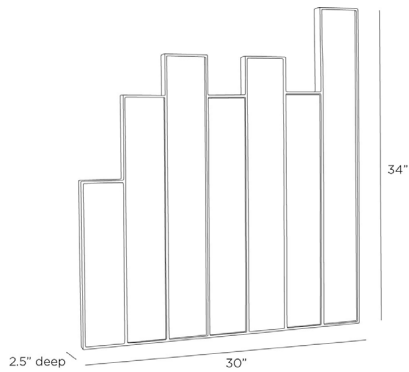

ARTERIO RS

DARCY MIRROR

WDI02

H: 34 IN, W: 30 IN, D: 2.5 IN

Blackened Iron

Contract Suitable As Is

A mix of materials adds an industrial Americana edge to this impactful design. Alternating puzzle pieces of clear and dark antiqued mirror interlock in blackened iron frames. This multidirectional mirror can work within a myriad of settings and aesthetics—a cleat attachment assures secure placement. Finish will vary.

APPEARANCE

Material	Iron, Mirror
Finish	Dark Antique, Plain
Finish Will Vary	true
Top Coat/Sealant	false

DIMENSIONS

Mirror Size	2.5 H: 24.5 IN, W: 4 IN
-------------	----------------------------

SHIPPING

Shipping Requirements	TruckShip
Product Weight	29 LBS
Gross Weight 1	61 LBS
Shipping Box 1	H: 35 IN, L: 38 IN, W: 6 IN

ADDITIONAL INFO

Features	T-Screw Hardware Included
Hanger Position	All Four Directions
Hanger Type	Security Cleat
Hanger Size	12"

CONTRACT

Contract Suitable	true
-------------------	------