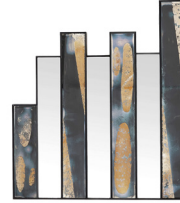

ARTERIO RS

DARCY MIRROR

WDI02

H: 34 IN, W: 30 IN, D: 2.5 IN

Blackened Iron

Contract Suitable As Is

A mix of materials adds an industrial Americana edge to this impactful design. Alternating puzzle pieces of clear and dark antiqued mirror interlock in blackened iron frames. This multidirectional mirror can work within a myriad of settings and aesthetics—a cleat attachment assures secure placement. Finish will vary.

APPEARANCE

Material	Iron, Mirror
Finish	Dark Antique, Plain
Finish Will Vary	true
Top Coat/Sealant	false

DIMENSIONS

Mirror Size	2.5 H: 24.5 IN, W: 4 IN
-------------	----------------------------

SHIPPING

Shipping Requirements	TruckShip
Product Weight	29 LBS
Gross Weight 1	61 LBS
Shipping Box 1	H: 35 IN, L: 38 IN, W: 6 IN