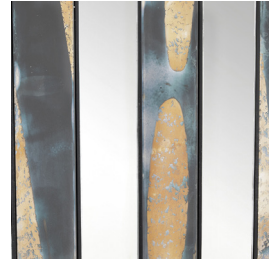

ARTERIO RS

DARCY MIRROR

WDI02

H: 34 IN, W: 30 IN, D: 2.5 IN

Blackened Iron

Contract Suitable As Is

A mix of materials adds an industrial Americana edge to this impactful design. Alternating puzzle pieces of clear and dark antiqued mirror interlock in blackened iron frames. This multidirectional mirror can work within a myriad of settings and aesthetics—a cleat attachment assures secure placement. Finish will vary.

APPEARANCE

Material	Iron, Mirror
Finish	Dark Antique, Plain
Finish Will Vary	true
Top Coat/Sealant	false

DIMENSIONS

Mirror Size	2.5 H: 24.5 IN, W: 4 IN
-------------	----------------------------

SHIPPING

Shipping Requirements	TruckShip
Product Weight	29 LBS
Gross Weight 1	61 LBS
Shipping Box 1	H: 35 IN, L: 38 IN, W: 6 IN

ADDITIONAL INFO

Features	T-Screw Hardware Included
Hanger Position	All Four Directions
Hanger Type	Security Cleat
Hanger Size	12"

CONTRACT

Contract Suitable	true
-------------------	------