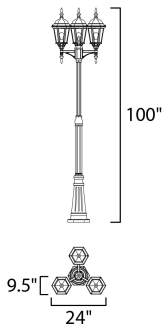

**PRODUCT DESCRIPTION**

Poles is a traditional style from Maxim Lighting International in Black, or Rust Patina finish.

**MEASUREMENTS**

DIMENSION : 24" W x 100" H  
 MAX OAH : 5.67" W x 5.67" H  
 HANGING WEIGHT : 24.2 lb