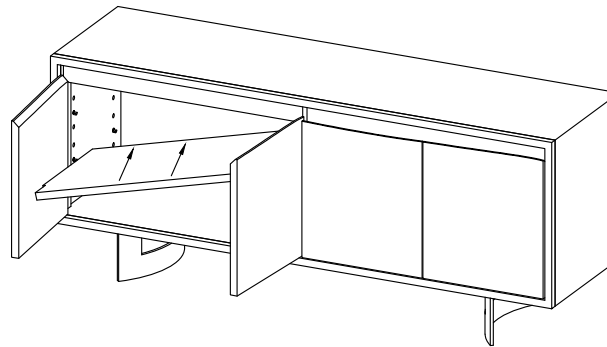

PARTS AND HARDWARE.

PARTS LIST

NO.	DESCRIPTION	IMAGE	Q'TY
P1	STRUCTURE		1
P2	METAL LEG		2
P3	SHELF		4
P4	SHELF PIN		16

HARDWARES LIST

NO.	DESCRIPTION	IMAGE	Q'TY
H1	ALLEN BOLT		6
H2	ALLEN KEY		1
H3	WASHER		6

NOTES.

Thank you for purchasing this quality product! Be sure to check all packing material carefully for small part that may have come loose inside the carton during shipping.

CAUTION: The item is heavy, assembly should be performed by two people.

STEP 1.

STEP 2.

STEP 3.

STEP 4.

STEP 5.

STEP 6.