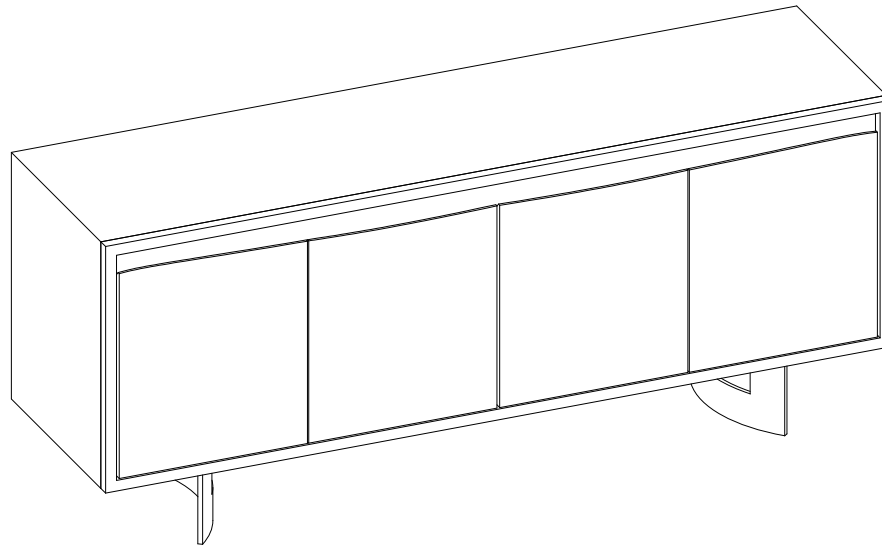

MOE'S

home collection

ASSEMBLY INSTRUCTIONS.

BENT 4 DOOR SIDEBORD SMOKED

VE-1108-03

THANK YOU FOR YOUR PURCHASE!

PARTS AND HARDWARE.

PARTS LIST

NO.	DESCRIPTION	IMAGE	Q'TY
P1	STRUCTURE		1
P2	METAL LEG		2
P3	SHELF		4
P4	SHELF PIN		16

HARDWARES LIST

NO.	DESCRIPTION	IMAGE	Q'TY
H1	ALLEN BOLT		6
H2	ALLEN KEY		1
H3	WASHER		6

NOTES.

Thank you for purchasing this quality product! Be sure to check all packing material carefully for small part that may have come loose inside the carton during shipping.