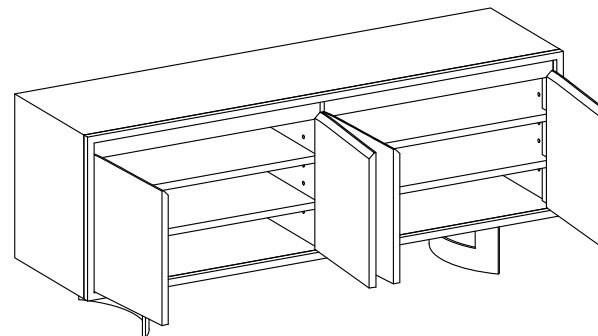

PARTS AND HARDWARE.

PARTS LIST

NO.	DESCRIPTION	IMAGE	Q'TY
P1	STRUCTURE		1
P2	METAL LEG		2
P3	SHELF		4
P4	SHELF PIN		16

HARDWARES LIST

NO.	DESCRIPTION	IMAGE	Q'TY
H1	ALLEN BOLT		6
H2	ALLEN KEY		1
H3	WASHER		6

NOTES.

Thank you for purchasing this quality product! Be sure to check all packing material carefully for small part that may have come loose inside the carton during shipping.

CAUTION: The item is heavy, assembly should be performed by two people.

STEP 1.

STEP 2.

STEP 3.

STEP 4.

STEP 5.

STEP 6.