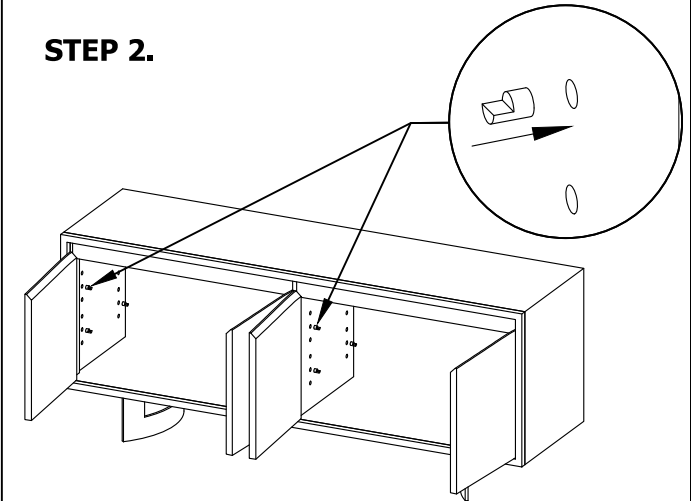

PARTS AND HARDWARE.

PARTS LIST

NO.	DESCRIPTION	IMAGE	Q'TY
P1	STRUCTURE		1
P2	METAL LEG		2
P3	SHELF		4
P4	SHELF PIN		16

HARDWARES LIST

NO.	DESCRIPTION	IMAGE	Q'TY
H1	ALLEN BOLT		6
H2	ALLEN KEY		1
H3	WASHER		6

NOTES.

Thank you for purchasing this quality product! Be sure to check all packing material carefully for small part that may have come loose inside the carton during shipping.

CAUTION: The item is heavy, assembly should be performed by two people.

STEP 1.

STEP 2.

STEP 3.

STEP 4.

STEP 5.

STEP 6.