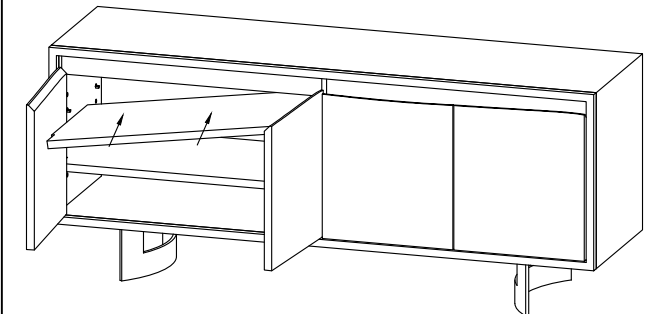

PARTS AND HARDWARE.

PARTS LIST

NO.	DESCRIPTION	IMAGE	Q'TY
P1	STRUCTURE		1
P2	METAL LEG		2
P3	SHELF		4
P4	SHELF PIN		16

HARDWARES LIST

NO.	DESCRIPTION	IMAGE	Q'TY
H1	ALLEN BOLT		6
H2	ALLEN KEY		1
H3	WASHER		6

NOTES.

Thank you for purchasing this quality product! Be sure to check all packing material carefully for small part that may have come loose inside the carton during shipping.

CAUTION: The item is heavy, assembly should be performed by two people.

STEP 1.

STEP 2.

STEP 3.

STEP 4.

STEP 5.

STEP 6.