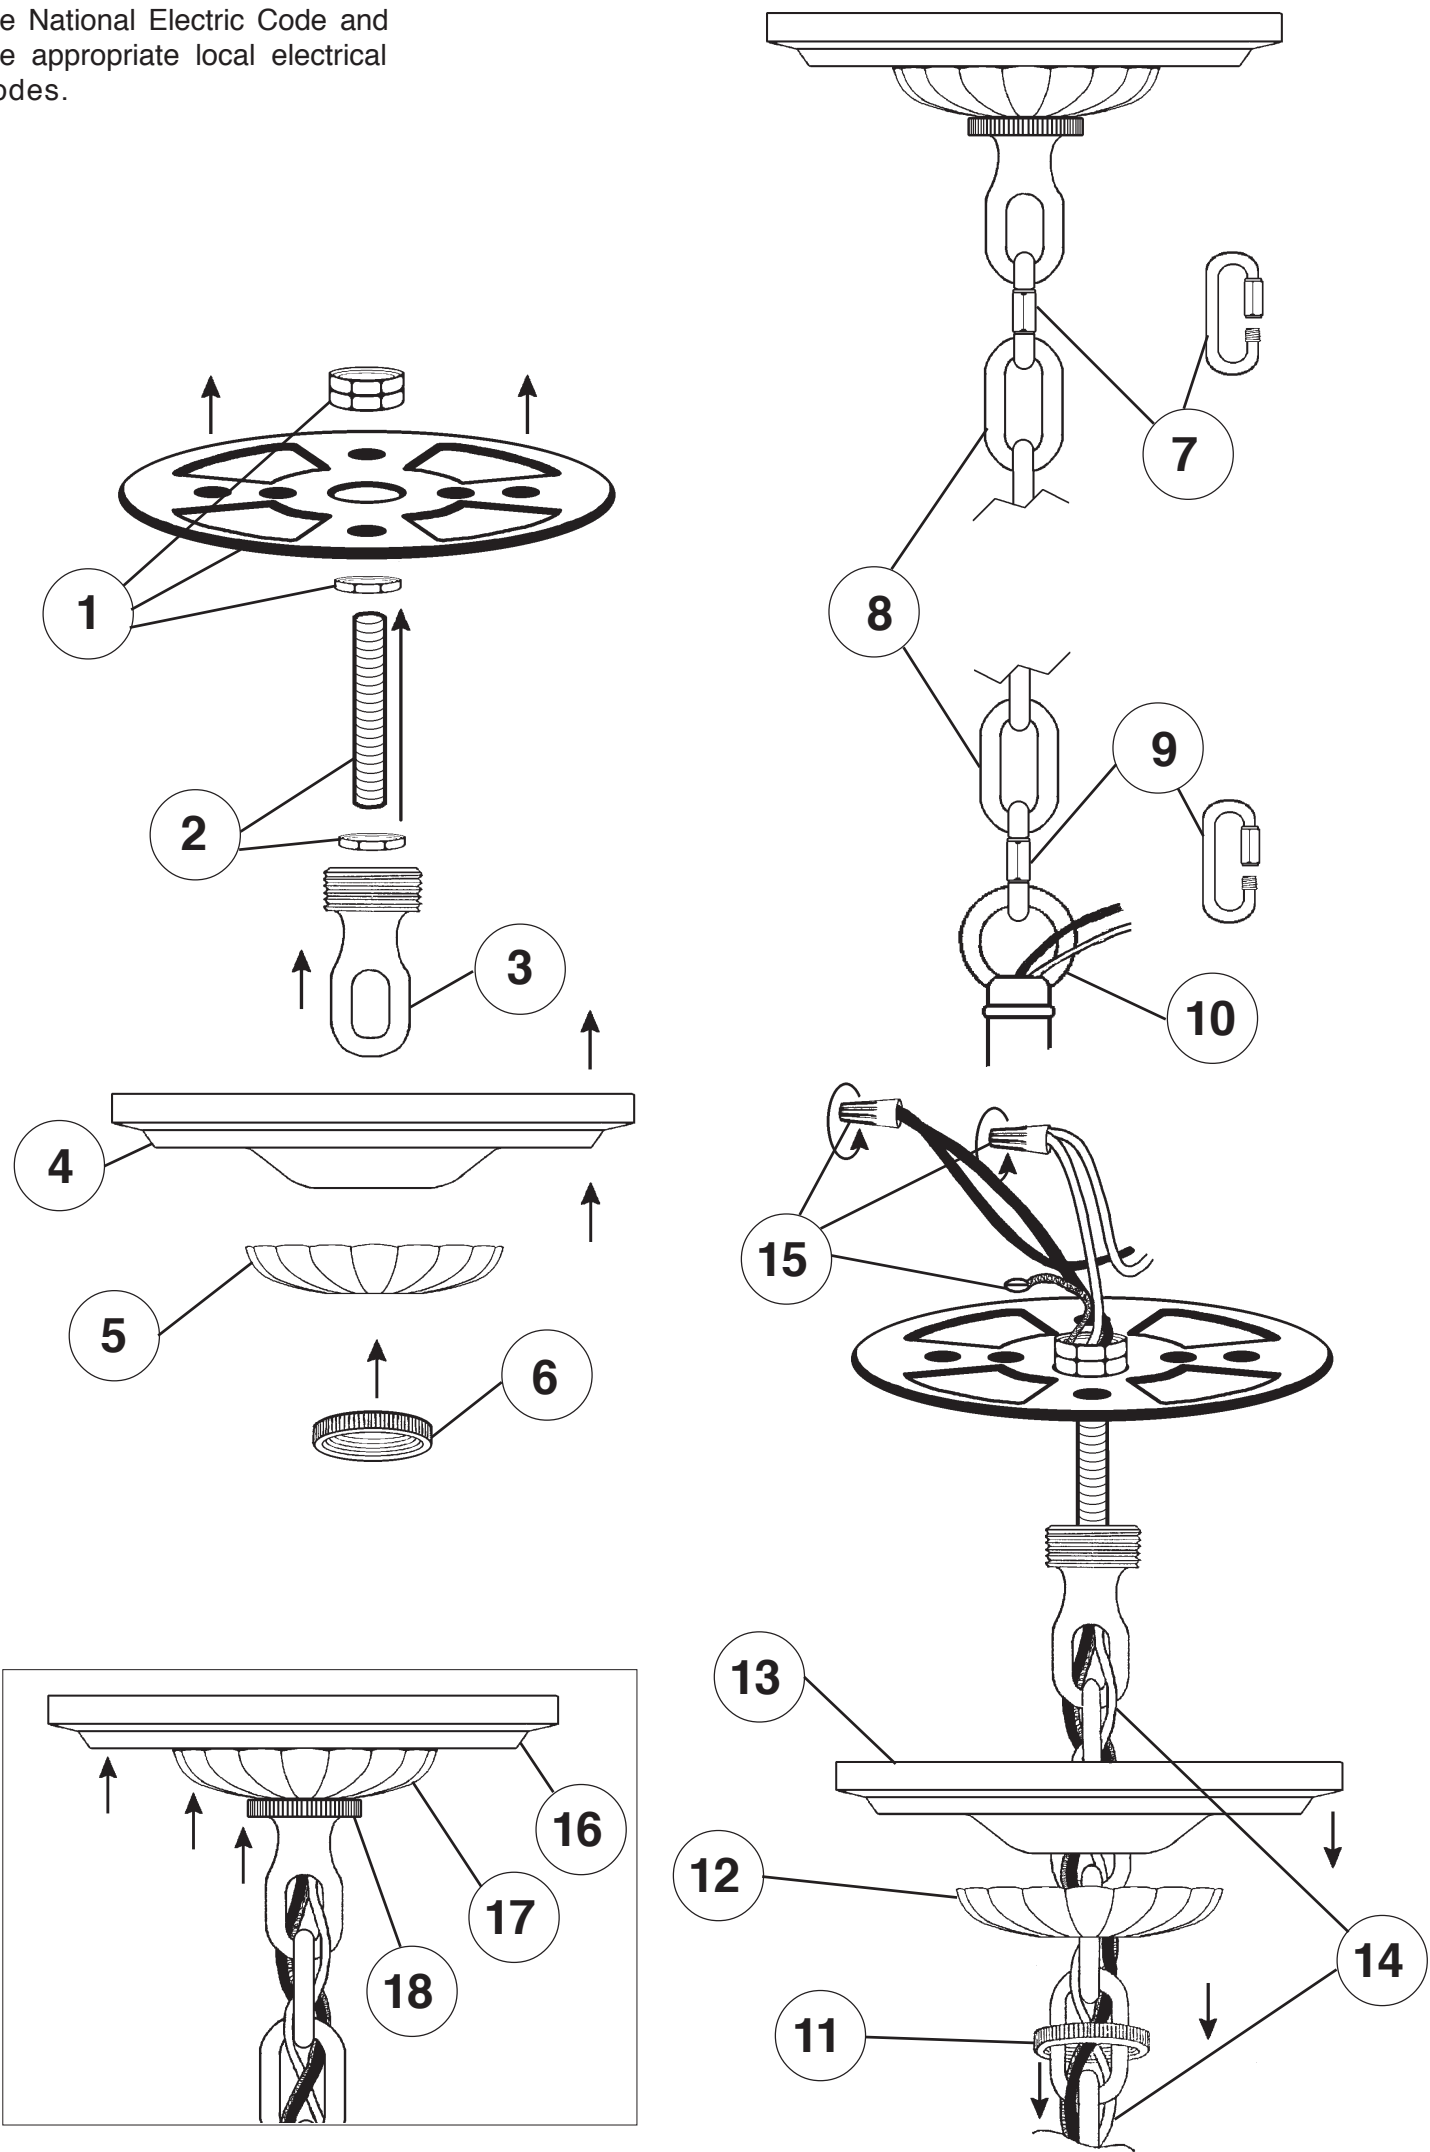

SCHONBEK®

RENAISSANCE 3772- _ _ _

THIS DESIGN IS THE PROPRIETARY TRADE DRESS/TRADemark OF SWAROVSKILIGHTING, LTD.

12 + 1 Lights
Diameter: 32"
Body Length: 37"
Hanging Weight: 60 lbs.

SCHONBEK®

MAX 60 W	MAX 15 W	110-120 V					

Crystal Set #3 in Black

You will need 1 - T7
15 Watts Max
(Center Light)

20

You will need 12 - B10
25 Watts Recommended
60 Watts Max

Install bulbs and be sure
to test fixture BEFORE
trimming.

Crystal Set #1 in Black

Crystal Set #2 in Black