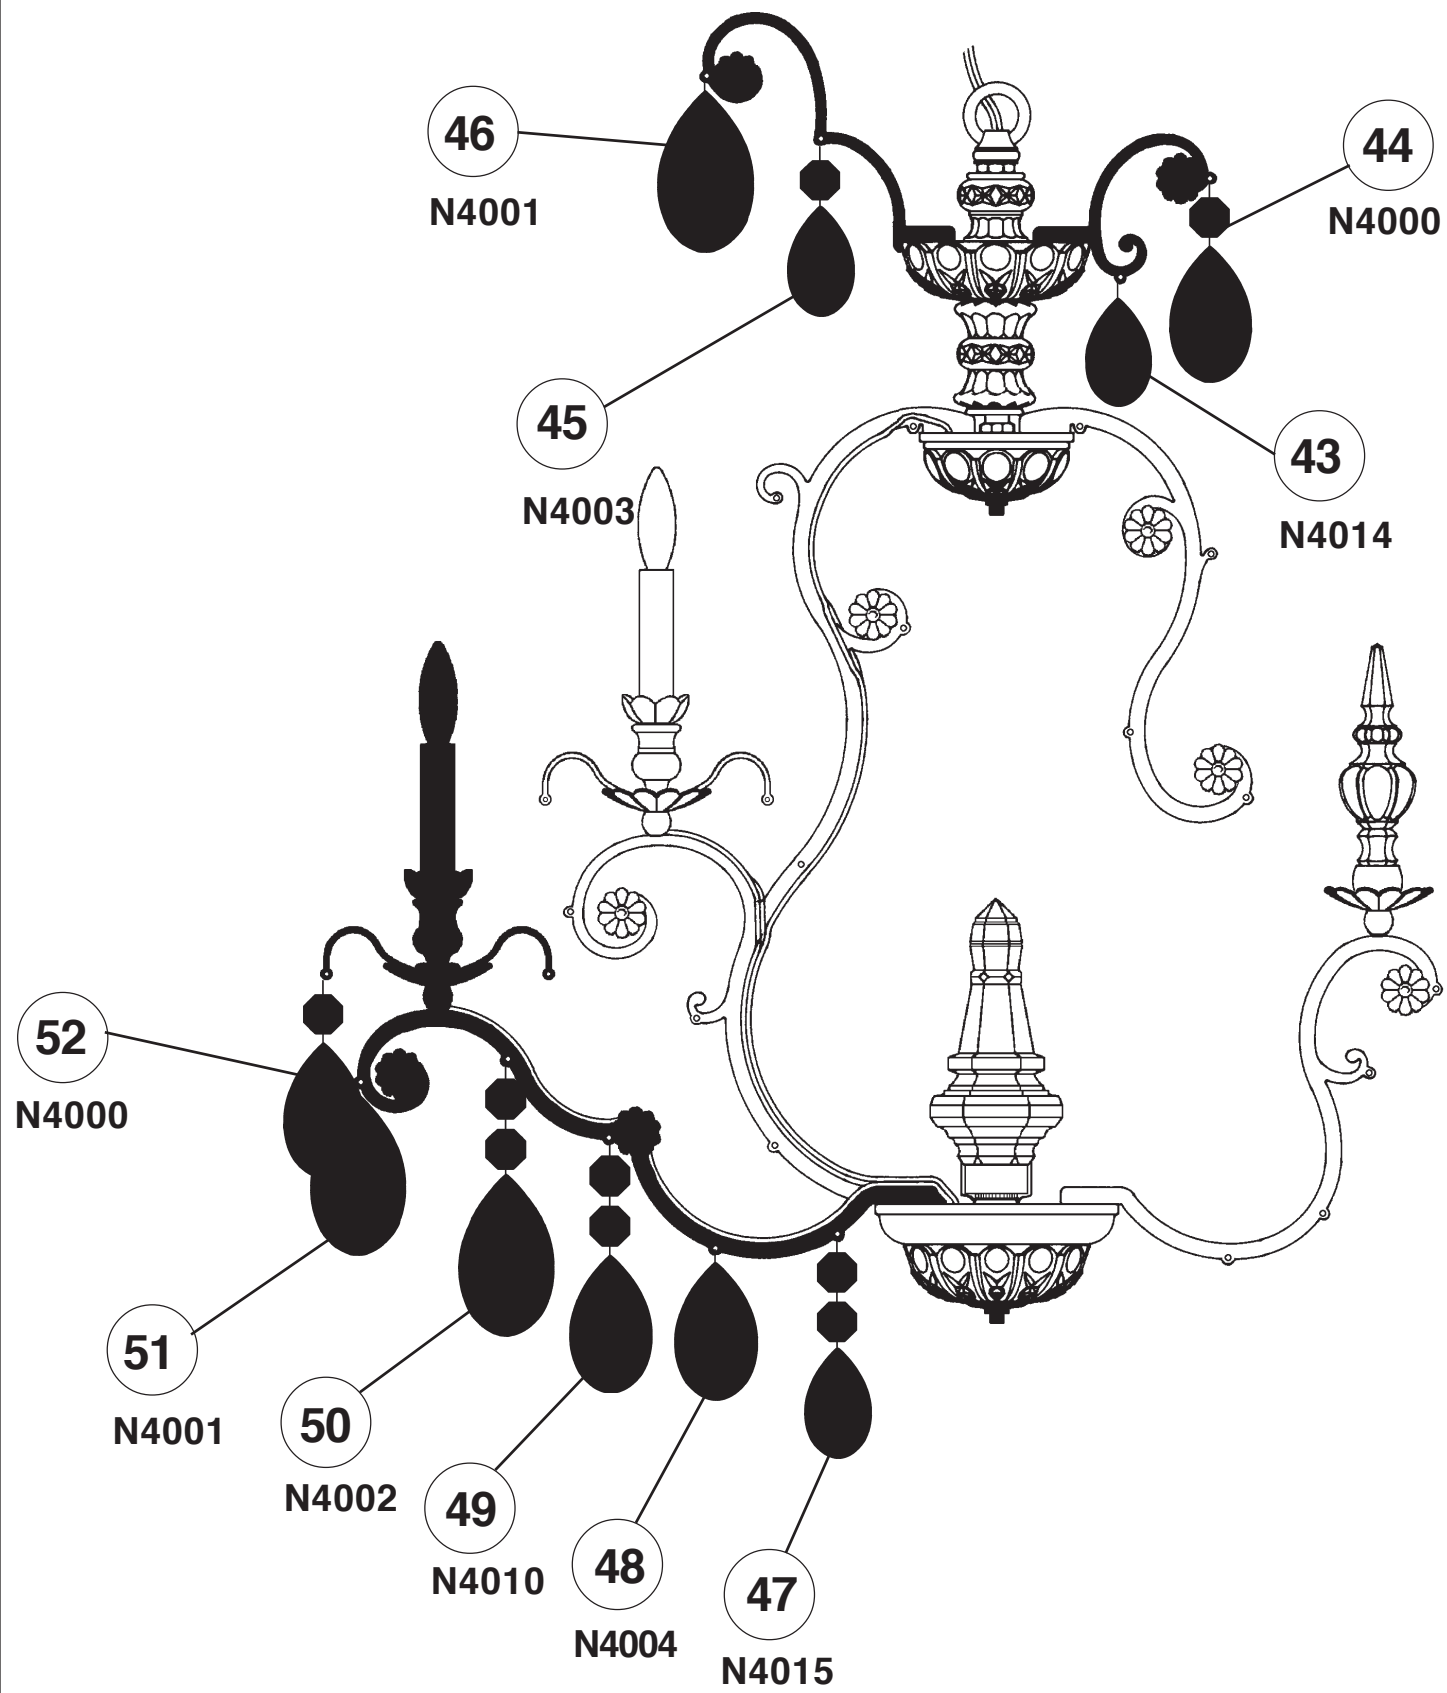

SCHONBEK®

RENAISSANCE 3772- _ _ _

THIS DESIGN IS THE PROPRIETARY TRADE DRESS/TRADemark OF SWAROVSKILIGHTING, LTD.

12 + 1 Lights
Diameter: 32"
Body Length: 37"
Hanging Weight: 60 lbs.

SCHONBEK®

MAX 60 W	MAX 15 W	110-120 V					

SCHONBEK® is a member of the Swarovski group.

All electrical components must be installed by a licensed electrician in accordance with the National Electric Code and the appropriate local electrical codes.

Crystal Set #3 in Black

You will need 1 - T7
15 Watts Max
(Center Light)

20

You will need 12 - B10
25 Watts Recommended
60 Watts Max

Install bulbs and be sure
to test fixture BEFORE
trimming.

Crystal Set #1 in Black

Crystal Set #2 in Black