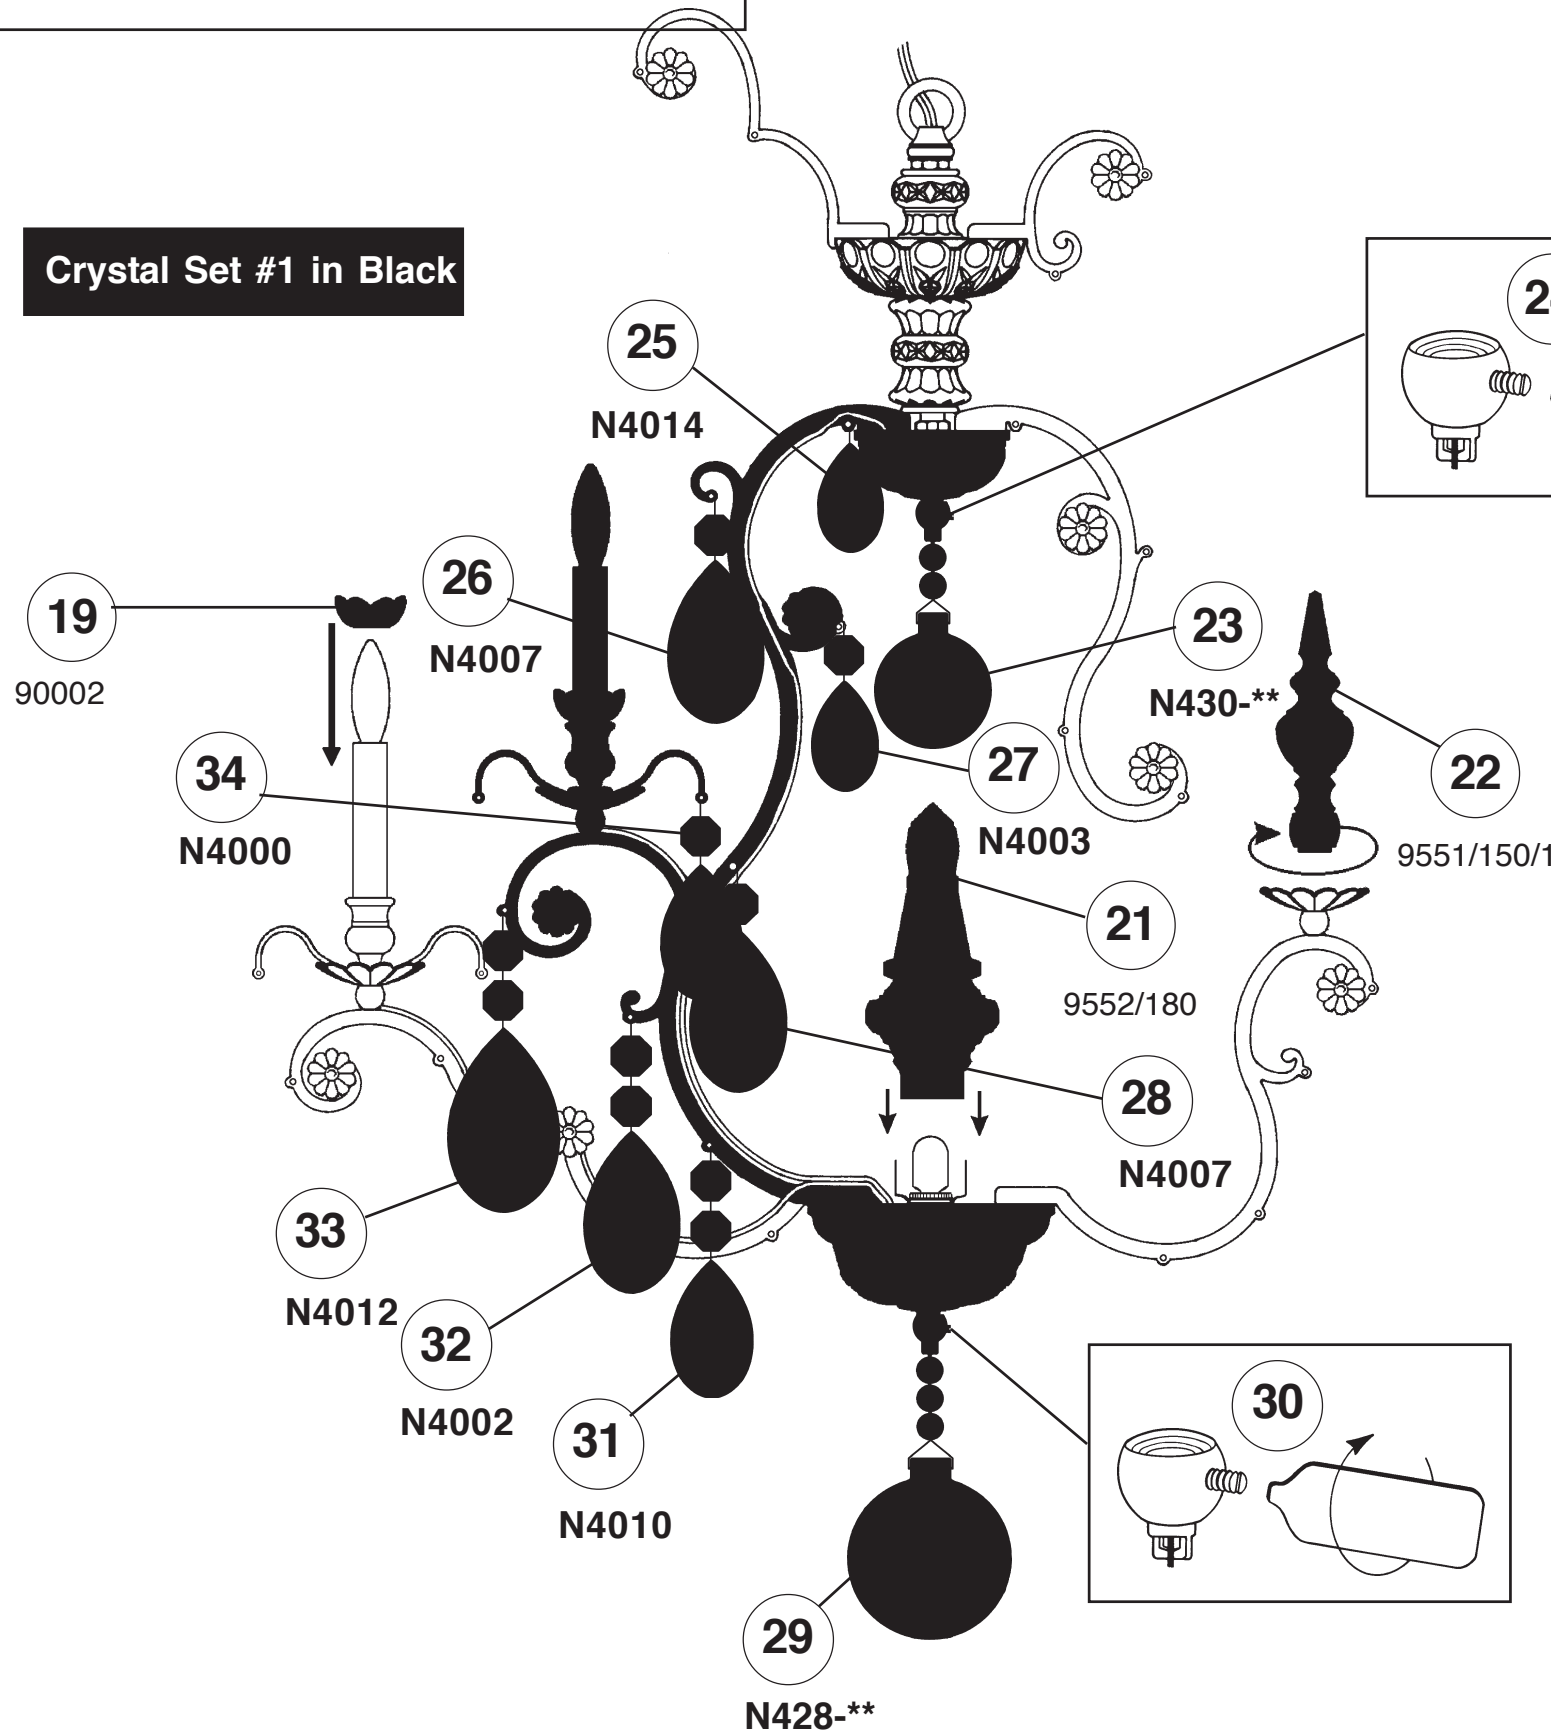

SCHONBEK®

RENAISSANCE 3772- _ _ _

THIS DESIGN IS THE PROPRIETARY TRADE DRESS/TRADemark OF SWAROVSKILIGHTING, LTD.

12 + 1 Lights
Diameter: 32"
Body Length: 37"
Hanging Weight: 60 lbs.

SCHONBEK®

MAX 60 W	MAX 15 W	110-120 V					

Crystal Set #3 in Black

You will need 1 - T7
15 Watts Max
(Center Light)

20

You will need 12 - B10
25 Watts Recommended
60 Watts Max

Install bulbs and be sure
to test fixture BEFORE
trimming.

Crystal Set #1 in Black

Crystal Set #2 in Black