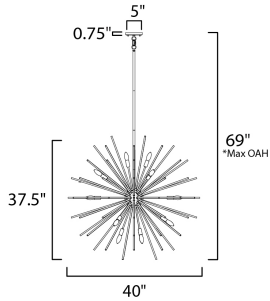

**PRODUCT DESCRIPTION**

A dazzling burst of Clear glass rods extend from a classic sputnik shape finished in a bright Polished Chrome or warm Satin Brass. Available in two sizes of pendants and as a ceiling fixture, this unique look is a statement piece designed to attract attention.

\*max overall height

**MEASUREMENTS**

DIMENSION : 40" L x 40" W x 37.5" H  
 MAX OAH : 69" OAH  
 CANOPY : 5" W x 0.75" H x 5" L  
 HANGING WEIGHT : 10.4 lb

**LAMPING**

INPUT VOLTAGE : 120V  
 BULB : 16 x 60W Incandescent E12 Candelabra , 960W Total  
 BULB INCLUDED : (Not Included)  
 DIMMABLE : Y