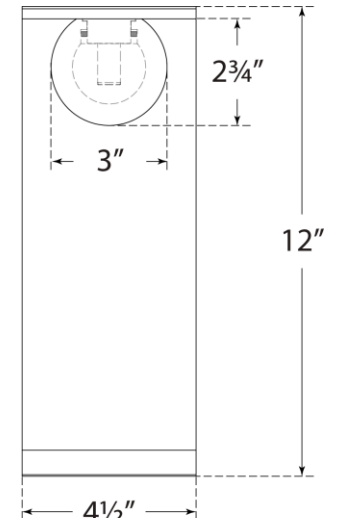

TEAR SHEET

Pertica Small Desk Lamp

Item # KW 3521MBZ-ALB

Designer: Kelly Wearstler

Height: 12"

Width: 4.5"

Extension: 8"

Base: 4.5" x 8" Decorative

Finishes: MAB, MBZ, PN

Shade Treatments: ALB

Socket: Dedicated LED w/ Dimmer on Back of Body

Wattage: 6w (700lm)

Weight: 8 Pounds

Note: Alabaster is a Natural Stone | Variations in Color and Texture are Expected

Side View

Front View