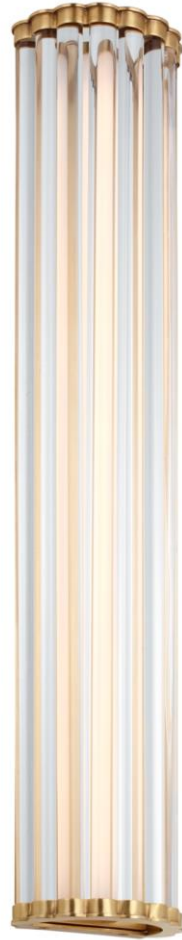

TEAR SHEET

Kean 28" Sconce

Item # CHD 2927AB-CG

Designer: Chapman & Myers

Height: 28"

Width: 5.75"

Extension: 3.75"

Backplate: 4.5" x 27.75" Rectangle

Finishes: AB, PN

Trim Options: CG

Socket: Dedicated LED

Wattage: 27w (2200lm)

Weight: 16 Pounds

Note: UL Only