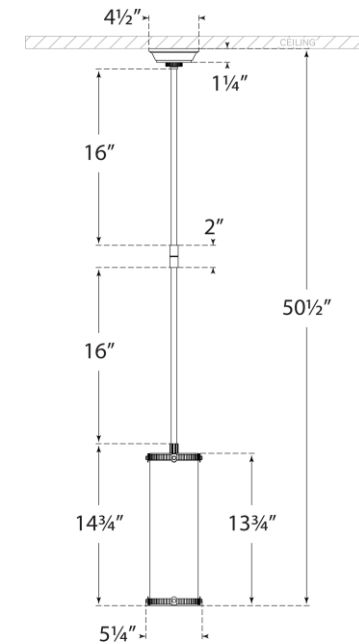

## Calliope Small Pendant

Item # TOB 5184PN-WG

Designer: Thomas O'Brien

O/A Height: 50.5"

Fixture Height: 14.75"

Min. Custom Height: 21.5"

Width: 5.25"

Canopy: 4.5" Round

Finishes: BZ, HAB, PN

Glass Options: WG

Socket: E26 Keyless

Wattage: 60 T10

Weight: 6 Pounds

Note: Custom Height Available

Front View