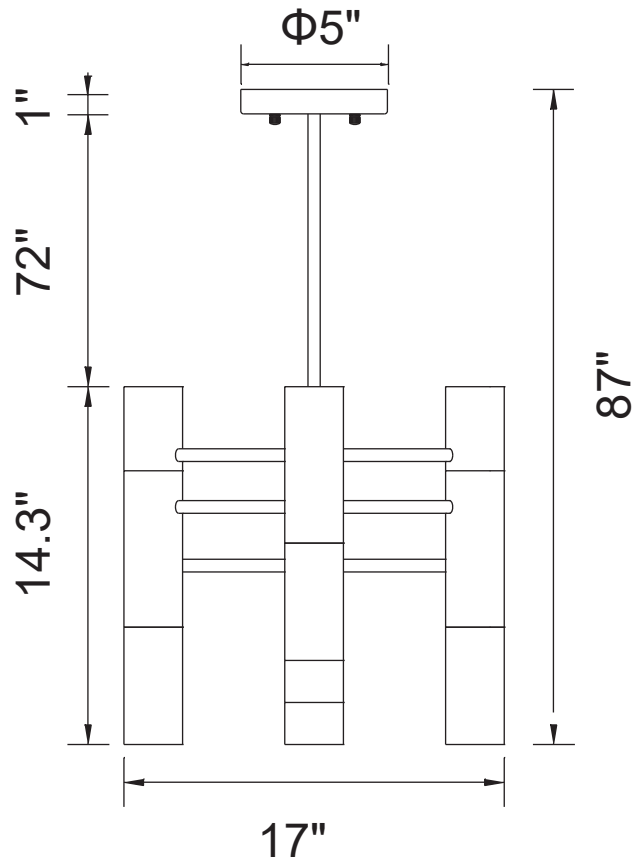

PROJECT: _____

FIXTURE TYPE: _____

LOCATION: _____

CONTACT/PHONE: _____

Item	1015P17-7-129
Collection	ANEM
Finish	Matte Black Satin Gold
Glass	-----
Crystal	-----
Input	120V AC,60HZ,AC

Shade	-----
Length/Dia.	17"
Width/Ext.	-----
Height	14.3"
Maximum	87"
Lumens	-----

Light Source	E12
Bulb Info.	7×60W
Included	-----
Dimmable	Yes
Color	-----
Weight	