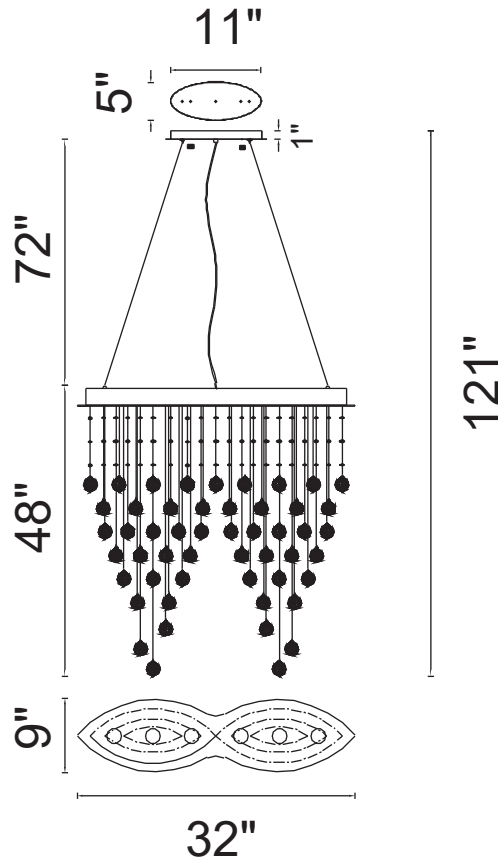

PROJECT: _____
 FIXTURE TYPE: _____
 LOCATION: _____
 CONTACT/PHONE: _____

Item	6640P32C-O
Collection	ROBIN
Finish	Chrome
Glass	-----
Crystal	Clear
Input	120V AC,60HZ,AC

Shade	-----
Length/Dia.	32"
Width/Ext.	9"
Height	48"
Maximum	89"
Lumens	-----

Light Source	GU10
Bulb Info.	6x35W
Included	-----
Dimmable	Yes
Color	-----
Weight	