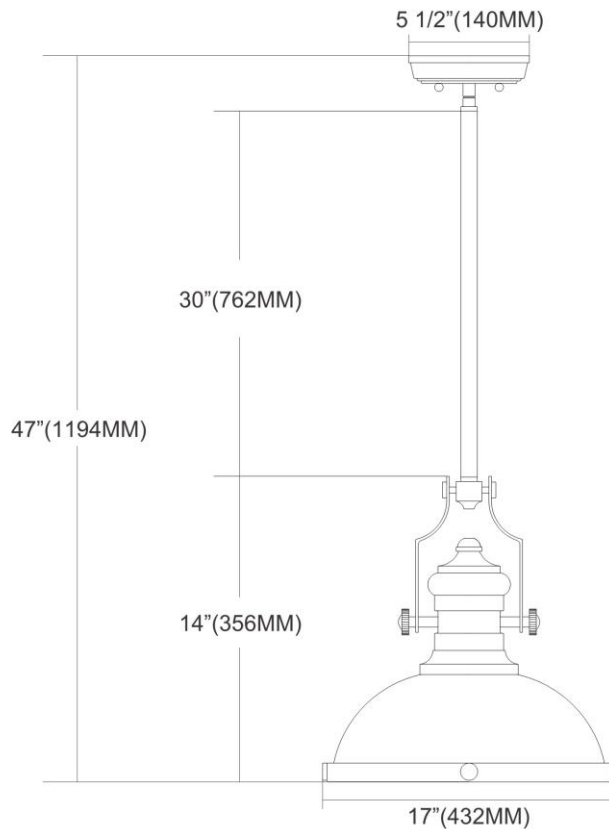


	<b>ITEM #:</b>	66516-1
	<b>UPC</b>	748119088433
	<b>Description</b>	Chadwick 1-Light Pendant in Polished Nickel with Gloss White Shade
	<b>Finish</b>	Gloss White, Polished Nickel
	<b>Materials</b>	Glass, Steel
	<b>Brand</b>	ELK Lighting
	<b>Collection</b>	Chadwick
	<b>Category</b>	Indoor Lighting
	<b>Type</b>	Pendant

ITEM DIMENSIONS				RATINGS & SPECIFICATIONS				
<b>Width</b>	17 inches			<b>Safety Rating</b>	UL		<b>Certification</b>	N/A
<b>Depth</b>	17 inches			<b>ADA Compliant</b>	N/A		<b>Voltage</b>	N/A
<b>Height</b>	14 inches			<b>BULBS / SOCKETS</b>				
<b>Weight</b>	9 pounds			<b>Quantity</b>	1		<b>Wattage</b>	100 watts
ADDITIONAL DIMENSIONS				<b>Included</b>	No		<b>Type</b>	A19 (E26 Medium Base)
<b>Backplate / Canopy</b>	6x6			<b>Other</b>	N/A			
<b>HCWO</b>	N/A			CHAIN / CORD INFORMATION				
<b>Min. Extension</b>	N/A			<b>Chain</b>	N/A		<b>Cord</b>	N/A
<b>Max. Extension</b>	N/A			SHADE / GLASS DETAILS				
OVERALL HEIGHT				<b>Shade/Glass Description</b>	Gloss White Shade			
<b>Min.</b>	N/A		<b>Max.</b>	N/A				
EXTENSION ROD(S)				<b>Width</b>	17 inches		<b>Height</b>	N/A
Rods: 1-6, 2-12				<b>Width at Top</b>	N/A		<b>Width at Bottom</b>	N/A