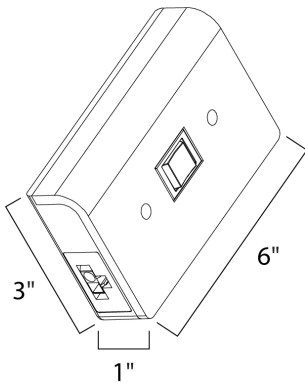

PRODUCT DESCRIPTION

The versatile MX-LD-AC LED disc features two piece aluminum construction that allowing for surface mounting all recessed. They are designed for daisy chain installation of up to 20 discs on one power supply. Fully dimmable with ELV and Triac dimmers. This combination of versatility, safety, energy efficiency and dimmability make the MX-LD-AC LED discs the smart choice for disc lighting.

MEASUREMENTS

DIMENSION : 4" L x 2.5" W x 1" H
 HANGING WEIGHT : 0.26 lb

LAMPING

LUMENS : 0 Rated
 BULB :
 DIMMABLE :

FINISHES OPTION

-  Black
-  White

RATINGS

cETLus
 N/A Location