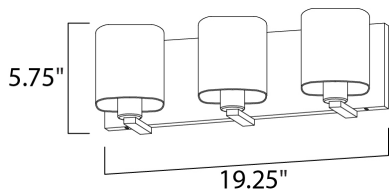

**PRODUCT DESCRIPTION**

Satin White bands of cased glass wrap around each lamp creating a soft ribbon of light. Back plates finished in Polished Chrome or Satin Nickel complement the majority of bath fittings.

**MEASUREMENTS**

DIMENSION : 19.25" W x 5.75" H x 5.5" Ext  
 BACK PLATE : 19.25" W x 5.5" H x 2.75" HCO  
 HANGING WEIGHT : 4.99 lb

**LAMPING**

INPUT VOLTAGE : 120V  
 LUMENS : 0 Rated  
 BULB : 3 x 60W Incandescent E26 Medium , 180W Total  
 BULB INCLUDED : (Not Included)  
 DIMMABLE : Yes