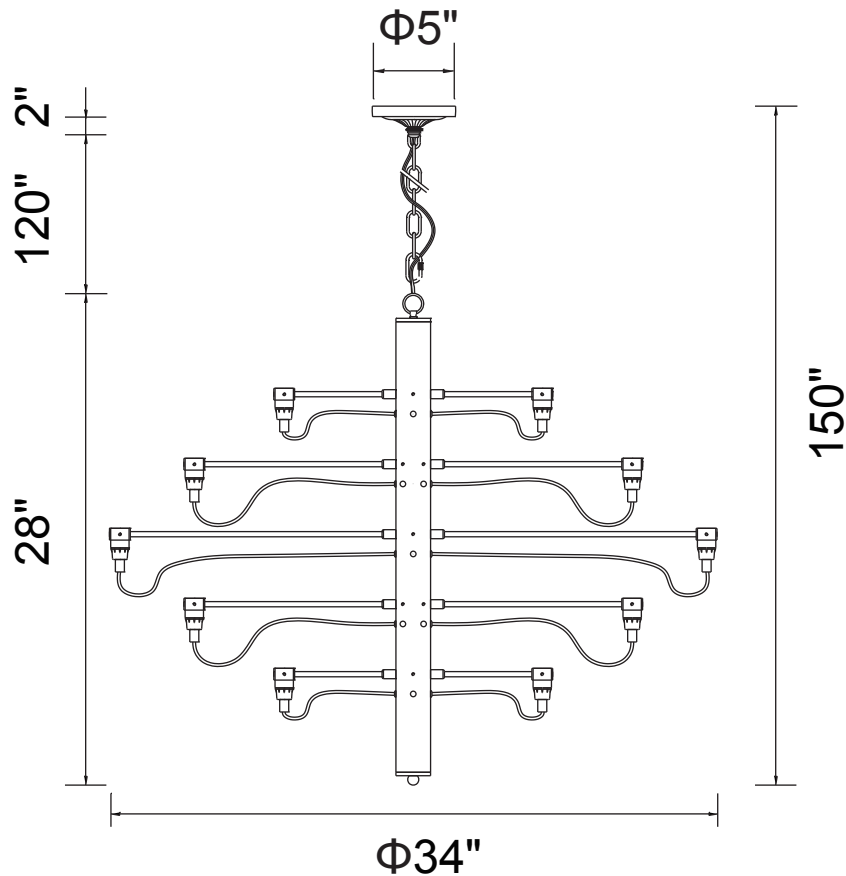

PROJECT: _____

FIXTURE TYPE: _____

LOCATION: _____

CONTACT/PHONE: _____

Item	9959P34-30-617
Collection	HAYDEN
Finish	Gold
Glass	-----
Crystal	-----
Input	120V AC,60HZ,AC

Shade	-----
Length/Dia.	34"
Width/Ext.	-----
Height	28"
Maximum	150"
Lumens	-----

Light Source	E12
Bulb Info.	30×60W
Included	-----
Dimmable	Yes
Color	-----
Weight	