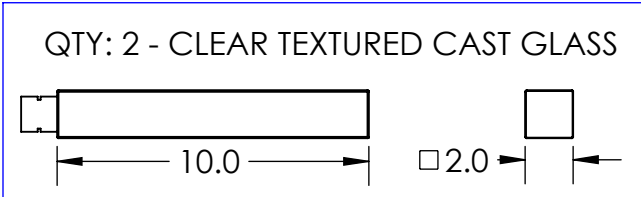

Collection: AXIS

Product #: PLB0060-48

All dimensions are shown in inches unless otherwise stated. Visit hammeronstudio.com for product options.

8/3/2021 (B)

Mounting Packet: T	Weight(lbs.): 17	Electrical Type: LED	CCT: 2700/3000 K
UL Location: DRY	Elec. Qty: 6	Wattage: 16	Voltage: 120
Finish: SEE WEB SITE FOR OPTIONS	Source Lumens: Ambient:1399	Down:933	
Top Diffuser: N/A	Dimmable: Forward/Reverse Phase to 1%		
Bottom Diffuser: Frosted Acrylic	CRI: 93+	Power Factor: >0.9	

All Hammerton fixtures are handcrafted by artisans. Subtle imperfections reflect the mark of the artisan and should be expected in any handcrafted product. Dimensions may vary up to 7/8".
 © Copyright 2021. All rights in design, detail or invention of this drawing are reserved as the property of Hammerton. Any imitation or adaptation without written consent is strictly prohibited.