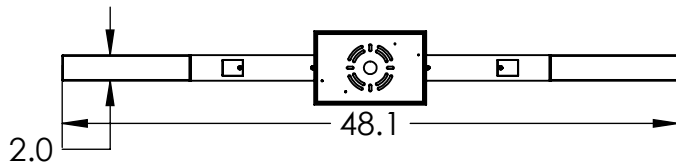

Collection: AXIS

Product #: PLB0060-48

All dimensions are shown in inches unless otherwise stated. Visit hammeronstudio.com for product options.

8/3/2021 (B)

Mounting Packet: T	Weight(lbs.): 17	Electrical Type: LED	CCT: 2700/3000 K
UL Location: DRY	Elec. Qty: 6	Wattage: 16	Voltage: 120
Finish: SEE WEB SITE FOR OPTIONS	Source Lumens: Ambient:1399	Down:933	
Top Diffuser: N/A	Dimmable: Forward/Reverse Phase to 1%		
Bottom Diffuser: Frosted Acrylic	CRI: 93+	Power Factor: >0.9	

All Hammerton fixtures are handcrafted by artisans. Subtle imperfections reflect the mark of the artisan and should be expected in any handcrafted product. Dimensions may vary up to 7/8".
 © Copyright 2021. All rights in design, detail or invention of this drawing are reserved as the property of Hammerton. Any imitation or adaptation without written consent is strictly prohibited.