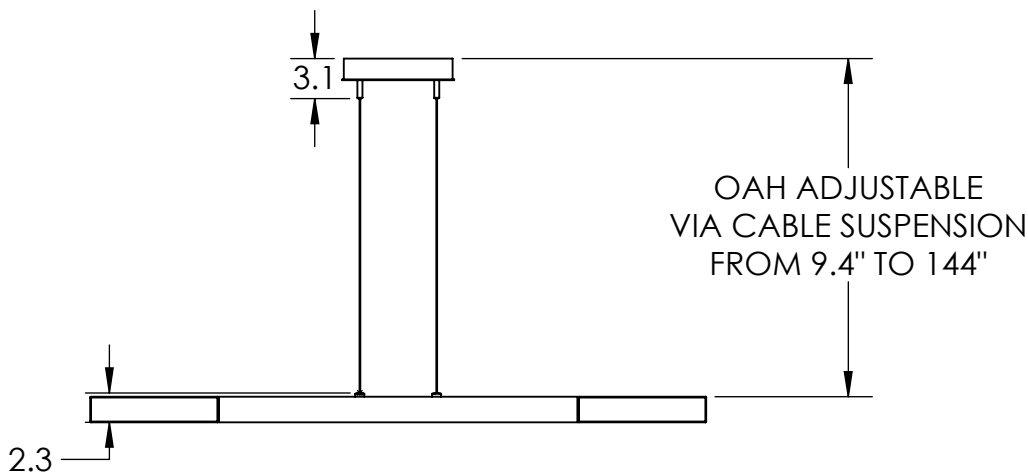

Collection: AXIS

Product #: PLB0060-48

All dimensions are shown in inches unless otherwise stated. Visit hammeronstudio.com for product options.

8/3/2021 (B)

Mounting Packet: T	Weight(lbs.): 17	Electrical Type: LED	CCT: 2700/3000 K
UL Location: DRY	Elec. Qty: 6	Wattage: 16	Voltage: 120
Finish: SEE WEB SITE FOR OPTIONS	Source Lumens: Ambient:1399	Down:933	
Top Diffuser: N/A	Dimmable: Forward/Reverse Phase to 1%		
Bottom Diffuser: Frosted Acrylic	CRI: 93+	Power Factor: >0.9	

All Hammerton fixtures are handcrafted by artisans. Subtle imperfections reflect the mark of the artisan and should be expected in any handcrafted product. Dimensions may vary up to 7/8".
 © Copyright 2021. All rights in design, detail or invention of this drawing are reserved as the property of Hammerton. Any imitation or adaptation without written consent is strictly prohibited.

MOUNTS DIRECTLY TO J-BOX