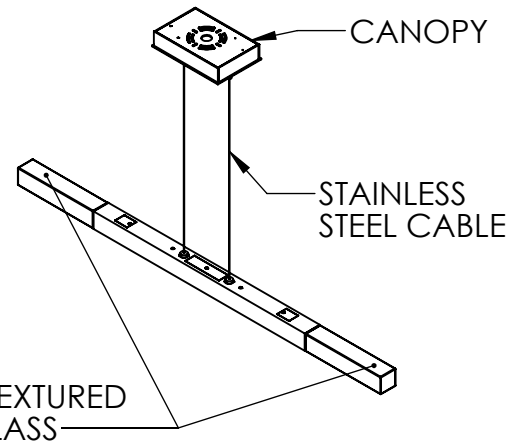

Collection: AXIS

Product #: PLB0060-48

All dimensions are shown in inches unless otherwise stated. Visit hammeronstudio.com for product options.

8/3/2021 (B)

Mounting Packet: T	Weight(lbs.): 17	Electrical Type: LED	CCT: 2700/3000 K
UL Location: DRY	Elec. Qty: 6	Wattage: 16	Voltage: 120
Finish: SEE WEB SITE FOR OPTIONS	Source Lumens: Ambient:1399	Down:933	
Top Diffuser: N/A	Dimmable: Forward/Reverse Phase to 1%		
Bottom Diffuser: Frosted Acrylic	CRI: 93+	Power Factor: >0.9	

All Hammerton fixtures are handcrafted by artisans. Subtle imperfections reflect the mark of the artisan and should be expected in any handcrafted product. Dimensions may vary up to 7/8".
 © Copyright 2021. All rights in design, detail or invention of this drawing are reserved as the property of Hammerton. Any imitation or adaptation without written consent is strictly prohibited.

MOUNTS DIRECTLY TO J-BOX