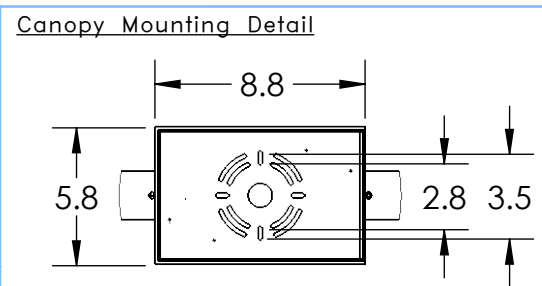

Collection: AXIS

Product #: PLB0060-48

All dimensions are shown in inches unless otherwise stated. Visit hammeronstudio.com for product options.

8/3/2021 (B)

Mounting Packet: T	Weight(lbs.): 17	Electrical Type: LED	CCT: 2700/3000 K
UL Location: DRY	Elec. Qty: 6	Wattage: 16	Voltage: 120
Finish: SEE WEB SITE FOR OPTIONS	Source Lumens: Ambient:1399	Down:933	
Top Diffuser: N/A	Dimmable: Forward/Reverse Phase to 1%		
Bottom Diffuser: Frosted Acrylic	CRI: 93+	Power Factor: >0.9	

All Hammerton fixtures are handcrafted by artisans. Subtle imperfections reflect the mark of the artisan and should be expected in any handcrafted product. Dimensions may vary up to 7/8".
 © Copyright 2021. All rights in design, detail or invention of this drawing are reserved as the property of Hammerton. Any imitation or adaptation without written consent is strictly prohibited.