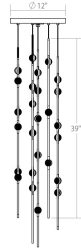

# Constellation Andromeda Pendant Spec Sheet

SKU: 2162.13C-S    Learn more at:  
<https://sonnemanlight.com/constellation-andromeda-pendant>

Description: LED hubs connected in linear strands of various lengths are suspended to from dramatically powerful luminance within a vertical space. Available in a variety of sizes and configurations, with lens options of crystal facets or soft white, Constellation® Andromeda can also be customized for your project.

## Dimensions

Height: 39"  
 Diameter: 12"  
 Canopy/Backplate/Base: 12"  
 Hanging Details: 10'  
 Adjustable Cord  
 Shape: Round  
 Size: Short 12"  
 Canopy/Backplate/Base Height: 1

## Shade

Lens Type: Clear, Faceted, Acrylic Lens  
 Shade 1 Material: Clear, Faceted, Acrylic