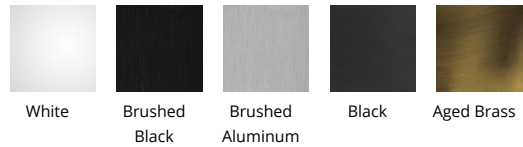

FINISHES:

LINE DRAWING: