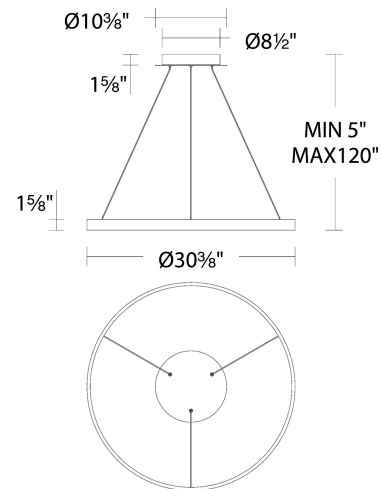

Fixture Type: _____

Catalog Number: _____

Project: _____

Location: _____

Sirius

Pendant 3000K

Model & Size	Color Temp	Finish	LED Watts	LED Lumens	Delivered Lumens
PD-81131 31"	3000K	AB Aged Brass AL Brushed Aluminum BK Brushed Black WT White	69W	4763	2057

Example: **PD-81131-WT**

For custom requests please contact customs@wacighting.com

DESCRIPTION

Full circle. A simple glowing halo completes.

FEATURES

- Up and downlight with recessed silicone diffuser
- Low profile, adjustable powered aircraft cables for an ultra-clean look
- Quick spin-on canopy design with minimal hardware for easy installation
- Can be mounted on slope ceiling
- Driver concealed within the canopy
- 5 Year warranty

SPECIFICATIONS

Color Temp:	3000K
Input:	120 VAC,50/60Hz
CRI:	90
Dimming:	ELV: 100-10% ,TRIAC: 100-10%
Rated Life:	50000 Hours
Standards:	ETL, cETL, Title 24 JA8 Compliant Damp Location Listed
Construction:	Aluminum body, silicone diffuser

REPLACEMENT PARTS

HDW-SY21-CE - Hardware Pack

FINISHES:

LINE DRAWING:

PD-81131