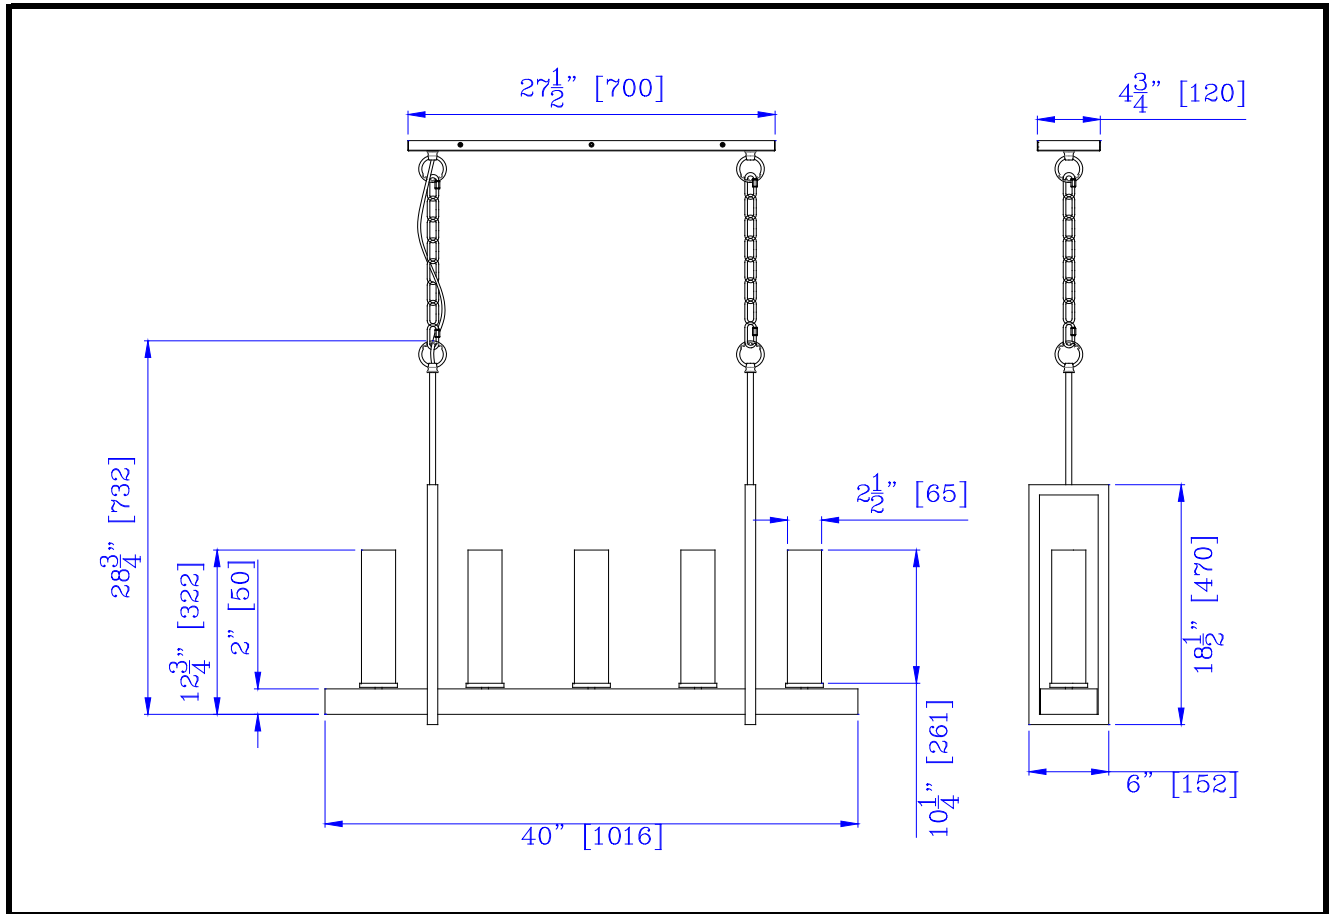

Project: _____

Catalog No.: _____

Lamp/Wattage: _____

Drawing:

- Model No:** FX-3704-5
Description: Vienna 60W x 5 wood island chandelier (Edison bulbs not included)
Material: Wood/Metal
Finish : Iron/Light Oak
Height: 28 3/4"
Width: 40"
Reach: 6"
Wattage : 60Wx5
Socket : Medium Base (E26)
Bulb: T10 bulb or CFL
Chain Length: 6'
Wire Length: 10"
Wire Color: Black
Shade No: None
Material:
Shade size: 2"x2"x10 1/4"
Certificate : 