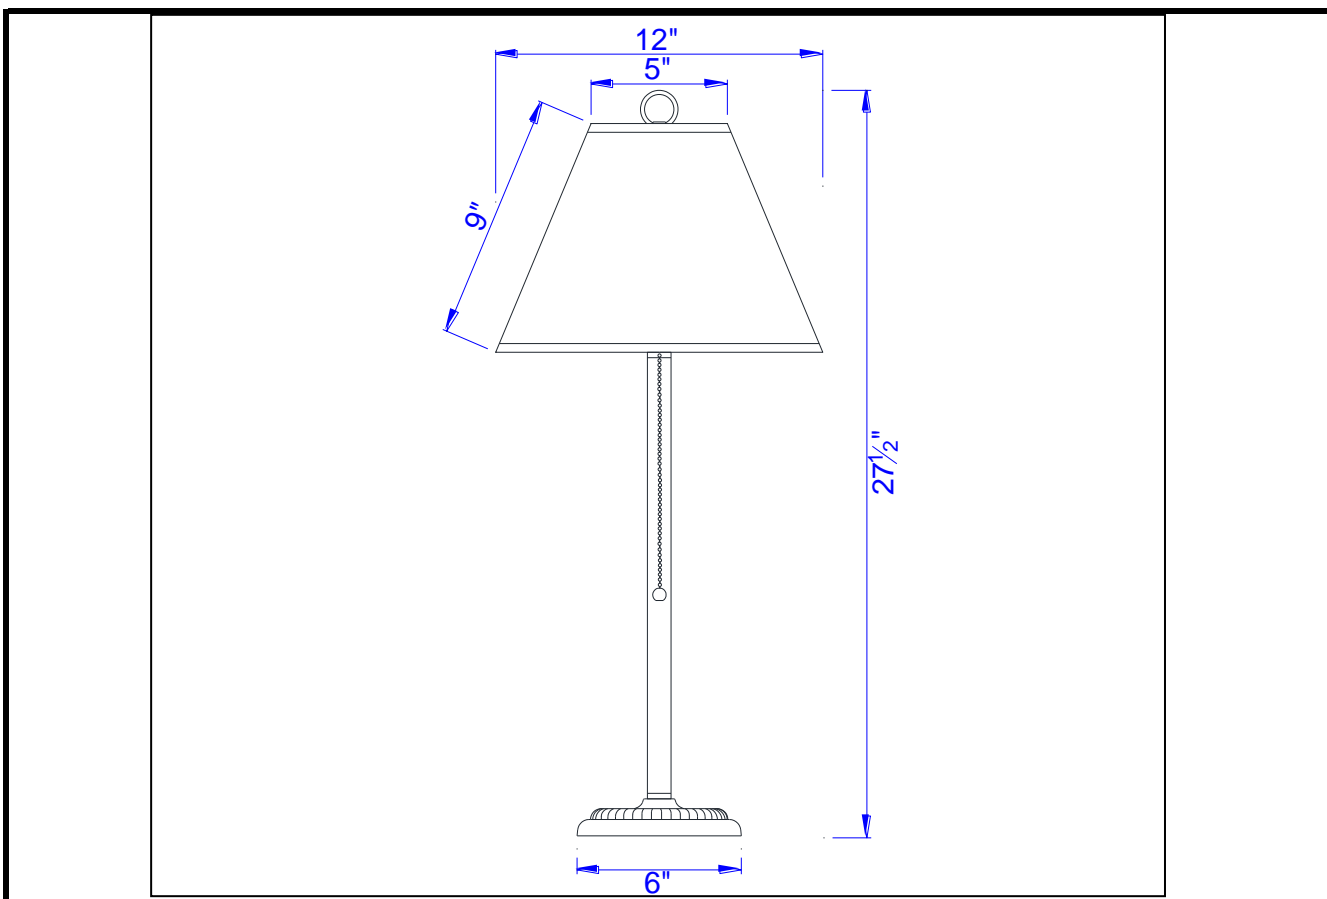

Project: _____

Catalog No.: _____

Lamp/Wattage: _____

- Model No:** BO-904TB-OW
- Description:** Candlestick Table Lamp with Pull-chain Switch
- Material:** Metal
- Finish :** Black/Rust
- Height:** 27 1/2"
- Base Width:** 6"
- Wattage :** 75W
- Socket :** Medium Base (E27)
- Switch:** On/off
- Bulb:** Incandescent, CFL
- Wire Length:** 6'
- Wire Color:** Black
- Shade No:** SH-1024-OW
- Material:** Paper
- Shade size:** 5"x12"x9"
- Certificate :** 