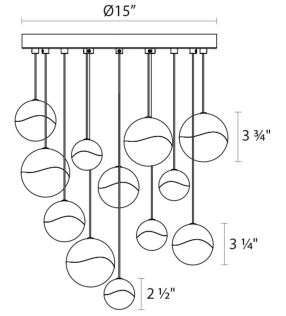

## Grapes LED Pendant Spec Sheet

SKU: 2917.13-AST Learn more at:  
<https://sonnemanlight.com/grapes-led-pendant>

Description: Grapes are luminous LED spheres in multiple sizes, arrayed in precise or random patterns, in clusters, or as single points of light. Seen from the middle or above, the crystal appears clear with a subtle luminance. Moving below, the crystal facets become increasingly apparent, refracting the light into a dazzling radiance.

### Dimensions

Height:	3.75"
Diameter:	17"
Canopy/Backplate/Base:	15"
Hanging Details:	10' Adjustable Cord
Shape:	Round Canopy
Size:	12-Light Assorted
Canopy/Backplate/Base Height:	0.5