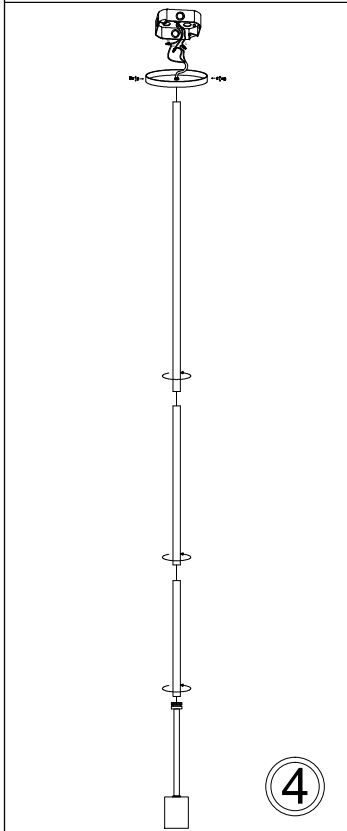

CTN-141P

1

2

3

4

5

6

Bulb/Ampoule:
1x Max 100W
E26 Base
(Not Included/
Non Inclus)