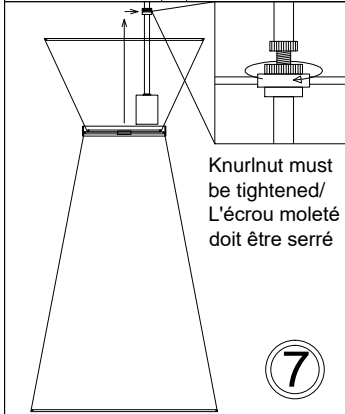

CTN-141P

1

2

3

4

5

6

Bulb/Ampoule:
1x Max 100W
E26 Base
(Not Included/
Non Inclus)