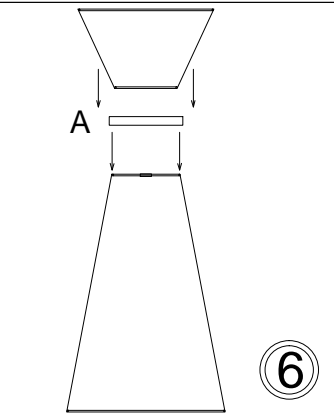

CTN-141P

1

2

3

4

5

6

Bulb/Ampoule:
1x Max 100W
E26 Base
(Not Included/
Non Inclus)