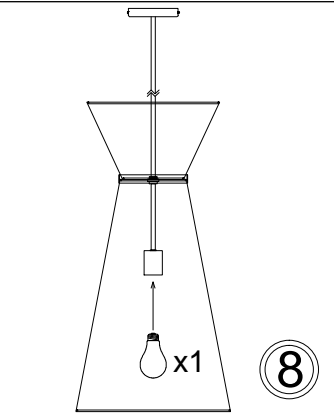

CTN-141P

1

2

3

4

5

6

Bulb/Ampoule:
1x Max 100W
E26 Base
(Not Included/
Non Inclus)

7

8