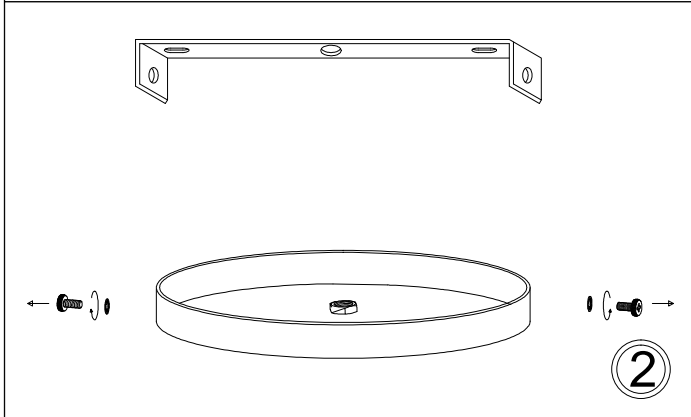

CTN-141P

1

2

3

4

5

6

Bulb/Ampoule:
1x Max 100W
E26 Base
(Not Included/
Non Inclus)