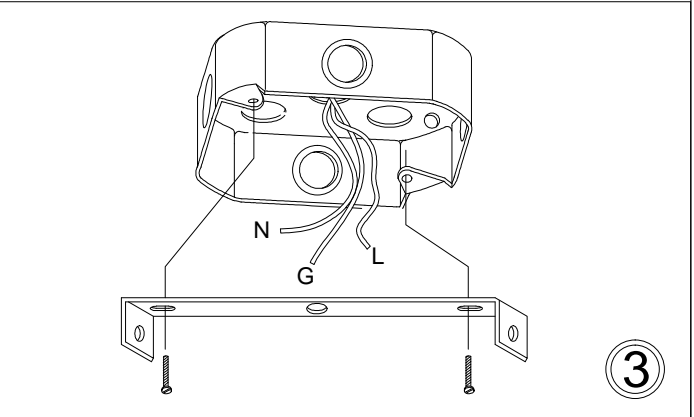

CTN-141P

1

2

3

4

5

6

Bulb/Ampoule:
1x Max 100W
E26 Base
(Not Included/
Non Inclus)