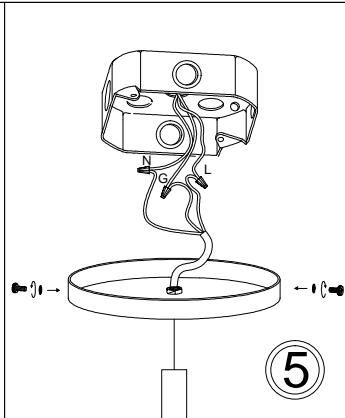

CTN-141P

1

2

3

4

5

6

Bulb/Ampoule:
1x Max 100W
E26 Base
(Not Included/
Non Inclus)