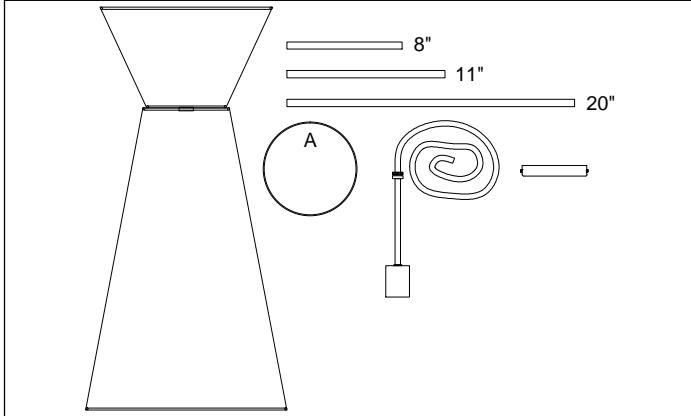

CTN-141P

1

2

3

4

5

6

Bulb/Ampoule:
1x Max 100W
E26 Base
(Not Included/
Non Inclus)