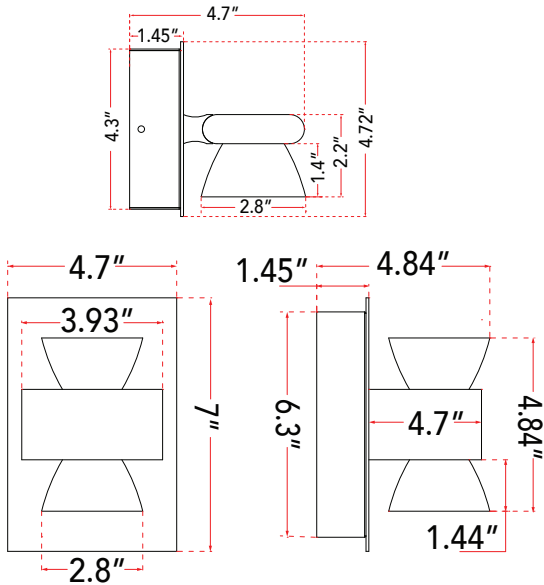

ABRA MODEL **20063VW-BN**

Up/Down Vanity or Wall Fixture

FAMILY NAME **Jet**

UPC 00810035190382

FIXTURE MATERIAL				FIXTURE DIMENSIONS IN INCHES										
Frame Material	Finishes Available	Diffuser Type	Diffuser Finish	Diameter	Height	o.a.h	Width	Length	Ext	Weight	ADA	Location	Rating	Compliance
Steel	BN-Brushed Nickel	Lensed Acrylic	Clear Ribbed		6.3	7	4.7		4.84			Wall Mount only	Damp Location	cETLus
LAMPING										Compatible Dimmers		Junction Box Type		SUPPLIED
Lamp Type	Lamp qty	Wattage	Max Wattage	Base	Kelvin	CRI	Initial Lumen's	Delivered Lumen's	Voltage			Standard 4 x 4 Octagon Box		
LED	2	6.5w	70w	Solid State Module	3000k	90+	1105	774 estimated	120v					
SPECIAL NOTES														