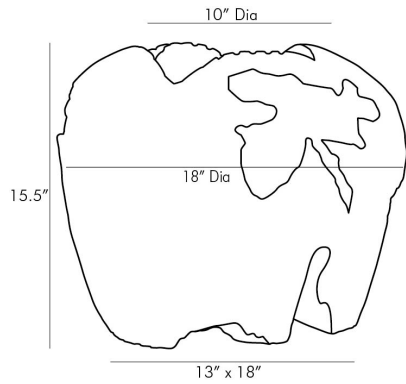

# ARTERIO S

## ULANI LARGE CENTERPIECE

5036  
H: 15.5 IN, Dia: 18.00 IN  
Ebony  
Contract Suitable As Is

Natural teak root has been unearthed to create this bold and unique centerpiece. The irregular shape and hand-carved ribbed surface delivers a textural quality to the rich ebony finish. Small holes pierce the organic formation due to natural erosion, but this only enhances its eye-catching aesthetic. Doubles as a sculpture or centerpiece. Pair with the smaller version for an even more dramatic effect. Size and shape will vary.

### DIMENSIONS

Foot Print	W: 13 IN, D: 8 IN
------------	-------------------

### SHIPPING

Product Weight	67.5 LBS
Gross Weight 1	80.5 LBS
Shipping Box 1	H: 21 IN, L: 23 IN, W: 23 IN