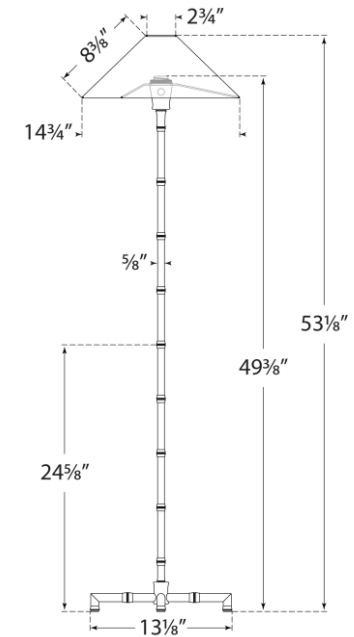

TEAR SHEET

Grenol Floor Lamp

Item # S 1177PN-L

Designer: Studio VC

Height: 53"

Width: 14.75"

Base: 13.25" Square

Finishes: BZ, HAB, PN

Shade Treatments: L, PL

Shade Details: 2.75" x 14.5" x 8"

Socket: E26 Dimmer

Wattage: 6 LED B11

Weight: 5 Pounds

Front View