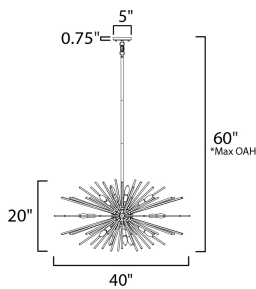

PRODUCT DESCRIPTION

A dazzling burst of Clear glass rods extend from a classic sputnik shape finished in a bright Polished Chrome or warm Satin Brass. Available in two sizes of pendants and as a ceiling fixture, this unique look is a statement piece designed to attract attention.

MEASUREMENTS

DIMENSION : 40" L x 40" W x 20" H
 MAX OAH : 60" OAH
 CANOPY : 5" W x 0.75" H x 5" L
 HANGING WEIGHT : 8.5 lb

LAMPING

INPUT VOLTAGE : 120V
 BULB : 16 x 60W Incandescent E12 Candelabra , 960W Total
 BULB INCLUDED : (Not Included)
 DIMMABLE : Y

*max overall height

FINISHES OPTION

-  Polished Chrome
-  Satin Brass

GLASS

Clear CL

MATERIAL

Steel+Glass

RATINGS