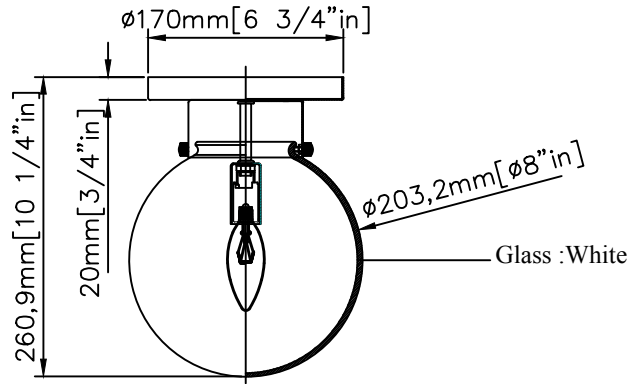

Finish:
 Colorway: Burnshed Nickel
 Glass :White
 Type of Bulb:E12
 Number of Bulb:1PCS

Front View

FACTORY	20
ITEM NO.	LD6016
DRAFTER	
DATE	2017/09/30

Model#:	LD6016	Chain/Rod/Cord Included (INCH)	
Number of Tiers:	1	Chain/Rod/Cord finish:	
Fixture Material:	Metal & White Glass	Chain/Rod/Cord item#:	
Shades Included:	Yes	Wire Included (INCH):	11"
Shade Material:	Glass	Wire color:	Clear
Shade Color:	White	Assembly required	Yes
Shade Shape:	Round	Light Bulbs:	1
Shade Height:	8"	Bulb Type:	E12
Shade Width:	8"	Bulb Wattage:	40W
Shade Length:	N/A	Max Wattage :	40W
Hanging Device:		Voltage :	110-125V
Adjustable:		Finish:	Burnshed Nickel & White
Minimum Hanging Height:		Hardware Finish:	Burnshed Nickel
Maximum Hanging Height:		Hardware Material:	Metal
Length (in.)		Crystal Trim:	N/A
Width / Diameter (in.)	8"	Crystal Color :	N/A
Height (in.)	10.25"	UL & ULc Standard :	Yes
Inside Fixture Length (in.)		Product Weight:	2
Inside Fixture Width/Diameter (in.)		Hanging Weight (Frame Only)	
Inside Fixture Height (in.)		Hanging Weight W/Crystal	N/A
Canopy:	Yes	Shipment type :	Small Parcel
Canopy Height:	0.75"	Number of Boxes :	1
Canopy Width:	6.75"	Box 1 Length :	14.5
Canopy Length:		Box 1 Width :	11
		Box 1 Height :	11
		Box 1 Weight :	3.5
		Box 2 Length :	
		Box 2 Width :	
		Box 2 Height :	
		Box 2 Weight :	