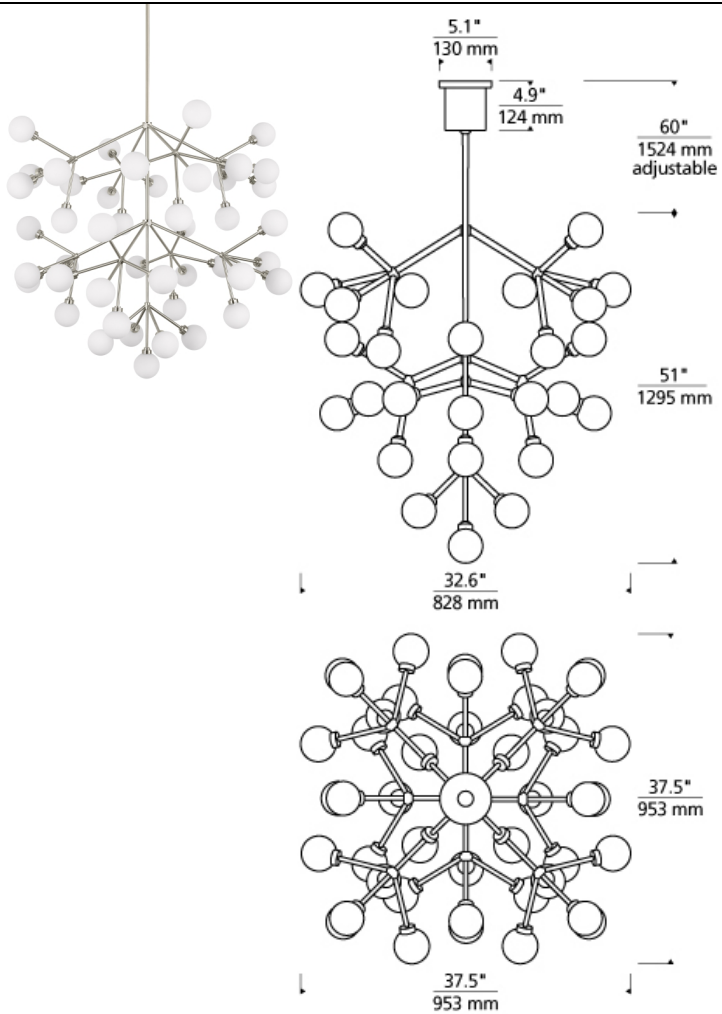

Mara Grande Chandelier LED

DESCRIPTION

The Mara Grande LED chandelier from Tech Lighting is a wholly modern interpretation of classic multi-tier chandelier, but rarely does a fixture provide such dramatic impact. Whether you select the on-trend aged brass finish or the plated satin nickel finish, each large chandelier features forty five individual frosted glass globes which smoothly diffuse the LED light sources for an unmistakably high-end look. With its impactful scale and plentiful, fully dimmable LED light output, the Mara Grande chandelier is sure to make a jaw-dropping statement as dining room lighting, living room lighting or foyer lighting. If you have something a bit smaller in mind, be sure to check out the medium scale Mara chandelier also available from Tech Lighting. Includes (45) 2.6 watt, 67 delivered lumen (3015 total delivered lumens), 2700K LED modules. Fixture provided with 36 inches of variable rigid stems (includes one 12 inch & two 24 inch stems). Dimmable with low-voltage electronic dimmer. Can be installed on a sloped ceiling up to 45°.

INSTALLATION

This product can mount to either a 4" square electrical box with round plaster ring or an octagon electrical box.

WEIGHT

16-16lb / 7.26-7.26kg ±

frost / aged brass frost / satin nickel

ORDERING INFORMATION

700MRAG COLOR	FINISH	LAMP
W WHITE	R AGED BRASS S SATIN NICKEL	-LED927 LED 90 CRI 2700K 120V

7400 Linder Avenue T 847.410.4400
Skokie, Illinois 60077 F 847.410.4500

Tech Lighting, L.L.C.

700 MRAG _____
FIXTURE TYPE: _____
JOB NAME: _____
NOTES: _____