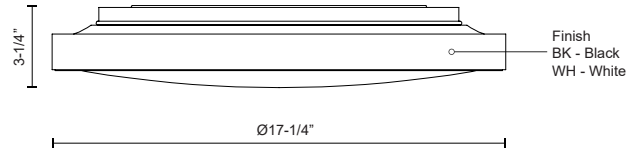

BRUNSWICK
FM43518
 FLUSH MOUNT

PROJECT

FM43518-BK
Black

FM43518-WH
White

DESCRIPTION

Circular steel base with polymeric body, frosted acrylic lens, glossy body and matte painted base

SPECIFICATION DETAILS

Fixture Dimensions	D17-1/4" x H3-1/4"
Light Source	AC LED Module
Wattage	32W
Total Lumens	2550lm
Delivered Lumens	BK-1385lm*; WH-1520lm*;
Voltage	120V
Color Temperature	3000K
CRI (Ra)	90CRI
Optional Color Temps	2700K - 5000K Available, Minimum Order Quantities Apply
LED Rated Life	50,000 hours
Dimming	100% - 10%, ELV Dimmer (Not Included)
Diffuser Details	Frosted acrylic diffuser
Location	Dry
Mounting Style	All Orientation; Ceiling and Wall;
CEC Title 24 JA8	Yes, JA8-2022
Energy Star Certified	Energy Star Compliant
Paint Finish	BK01; WH01;