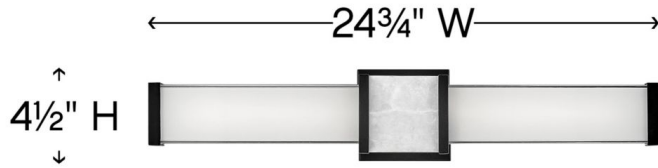

DETAILS	
FINISH:	Black
MATERIAL:	Steel
GLASS:	White Mitered
DIMMABLE:	YES, CL TYPE DIMMER (SSL7A)

DIMENSIONS	
WIDTH:	24.8"
HEIGHT:	4.5"
WEIGHT:	6lb
BACK PLATE:	4.5" Sq.
EXTENSION:	2.8"
TOP TO OUTLET:	2.25"