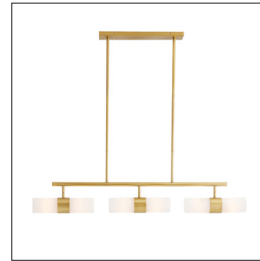

ARTERIOS

TIPTON CHANDELIER

89069
 H: 12 IN, W: 46 IN, D: 3.5 IN
 Antique Brass
 Contract Suitable As Is

Natural stone and fine metalwork are combined to create this elegantly modern chandelier. White alabaster shades grace each of the two-light fixtures, which are centered by an antique brass belt and matching frame. Finish will vary. Additional pipe available (PIPE-203). Damp-rated, although limited outdoor areas may affect finish.

APPEARANCE

Material	Alabaster, Iron
Finish	Antique Brass, White
Finish Will Vary	true
Top Coat/Sealant	true

DIMENSIONS

Chandelier	H: 7 IN, W: 46 IN, D: 3.5 IN
Minimum Hanging Height	12 IN
Maximum Hanging Height	30 IN
Canopy	H: 1 IN, W: 18 IN, D: 4 IN